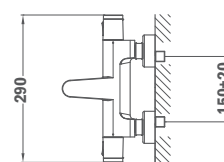

Thermostatic bath/shower mixer

- COLD TOUCH system
- ECO button
- Automatic diverter in water outlet
- Anti-scale aerator
- With safety temperature stop at 38°C
- Check valves protected by filters
- Without shower set

REF.

22.101.02.00