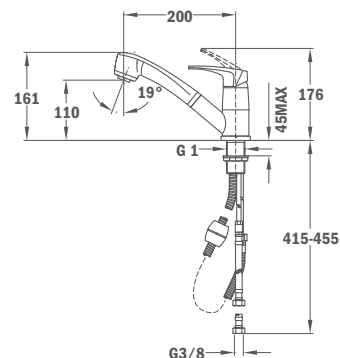

MS1 EXT.

- Swivel spout
- Anti-scale aerator
- Pull-out shower 2 function: normal & shower spray
- Extra resistant flexible hose
- 40 mm ceramic cartridge
- 3/8" flexible inlet pipes

40.978.02

MS1 EXT. (homokbézs)