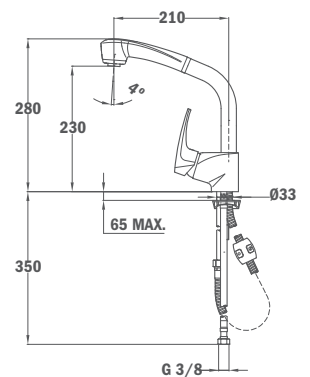

VTK 938

- Forgatható kifolyócső
- Vízkömentes perlátor
- Fém kihúzható 1 funkciós zuhanyfej; normál spray
- Extra ellenálló flexibilis gégecső
- 35 mm kerámia vezérlőegység
- 3/8" flexibilis bekötőcső

VTK 938

- Swivel spout
- Anti-scale aerator
- Metallic pull-out shower 1 function: normal spray
- Extra resistant flexible hose
- 35 mm ceramic cartridge
- 3/8" flexible inlet pipes

REF.

24.938.02.00

MT EXT

- Forgatható kifolyócső
- Vízkömentes perlátor
- Kihúzható 2 funkciós zuhanyfej; normál & zuhany
- Extra ellenálló flexibilis gégecső
- 40 mm kerámia vezérlőegység
- 3/8" flexibilis bekötőcső

MT EXT

- Swivel spout
- Anti-scale aerator
- Pull-out shower 2 functions: normal & shower spray
- Extra resistant flexible hose
- 40 mm ceramic cartridge
- 3/8" flexible inlet pipes

40.938.02

ÚJ

AUK 983

- Speciálisan ablak alatti mosogatótálcákhoz tervezve
- Besüllyeszthető és kihúzható fejes csaptelep
- 2 kifolyási magasság: vizesés (289 mm) leengedett (75 mm)
- Forgatható kifolyócső
- Ajánlott 2 lyukas szereléssel (Ø35 mm)
- Vízkömentes perlátor
- Kihúzható 1 funkciós zuhanyfej
- Extra ellenálló flexibilis gégecső
- 25 mm kerámia vezérlőegység

AUK 983

- Under window single lever mixer
- Retractable and pull out functions
- 2 positions: Extended (289 mm) and hidden (75 mm)
- Swivel spout
- Requires 2 holes of Ø 35 mm
- Anti-scale aerator
- Pull out shower 1 function
- Extra resistant flexible hose
- 25 mm ceramic cartridge

50.983.02.00