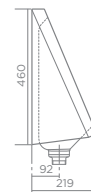

Vizeldék

Urinals

UR105 Csoportos fali vizelde

- 2 főig
- Leeresztő nyílás mérete: Ø52 mm
- Enyhén lejtő leeresztés és központi leeresztő nyílás
- Természetes selyem szatén felület
- 3 alternatív 1/2" vízbekötő csatlakozó; 2 süllyesztett a hátsó jobb és bal oldalon, egy látható pedig a függőleges vízbekötőcső tetején.
- Belső csővezeték, 4 öblítőfúvóka, 1 1/2" leeresztő, csavarok és felfogatók.
- Súly: 9,49 kg

UR105 Urinal trough

- Up to 2 people
- Waste hole dimension: Ø52 mm
- Gentle draining slope and centred waste hole
- Natural silk satin finish
- 3 alternative 1/2" water inlet connections; 2 concealed at the right and left back side and one visible on top for vertical visible
- Water inlet pipe
- Include: Internal pipework, 4 spreaders, 1 1/2" grated waste,
- Screws and fixing bracket
- Weight: 9.49 kg

REF.

701050200

FŐ TERMÉKJELLEMZŐK / MAIN FEATURES

ECO

- A vizeldék öblítése víztakarékos.
- *Water-saving flushing system.*

- A csoportos vizelde: UR 105 120cm 2 főig.
- *Urinal troughs: UR105 - 120cm (up to 2 people).*

Heavy DUTY

- A vizeldék extra vastag típusú rozsdamentes acélból készülnek, hogy teljesen ellenálljanak a mindennapi nyilvános használat megpróbáltatásainak. A Teka ezeket a modelleket olyan helyekre ajánlja, ahol sok ember megfordul: repterek, busz állomások, stadionok, benzinkutak...
- *Some models are manufactures form an extra thick grade of stainless steel to fully withstand the rigours of everyday use. Teka recommends these for high-traffic locations, such as airports, bus terminals, stadiums, petrol stations, etc...*

- Magas minőségű AISI 304 rozsdamentes acélból gyártva.
- *Manufactured in high quality stainless steel AISI 304.*