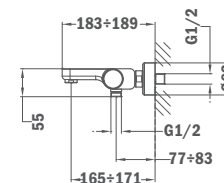

Thermostatic bath/shower mixer

- COLD TOUCH system
- ECO button
- Automatic diverter in water outlet
- Anti-scale aerator
- With safety temperature stop at 38°C
- Check valves protected by filters
- Without shower set

REF.

22.101.02.00