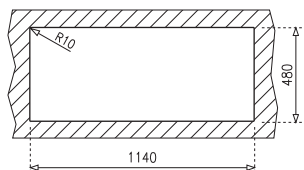

Szállítási információ / Delivery information:

MTX: Karton doboz / Carton box (0.110 - 6.20 kg)

CN: Karton keret / Carton box (5.5 kg)