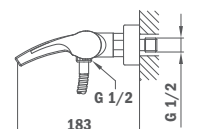

Bide csaptelep

- Fém leeresztő szeleppel
- Vízkömentes perlátor
- Forgatható gömbcsukló
- 35 mm kerámia vezérlőegység
- 3/8" flexibilis bekötőcső

Bidet mixer

- With metal pop-up waste
- Anti-scale aerator
- Swivel ball joint
- 35 mm ceramic cartridge
- 3/8" flexible inlet pipes

REF.

24.622.02.00

Cascade kádőtöltő csaptelep

- Avant zuhanyzettel
- Zajcsökkentő elemekkel felszerelve
- Cascade kifolyócső
- Vízkömentes sugárvezető a kifolyócsőbe integrálva
- Automata zuhanyváltó a csaptelep házába integrálva
- 35 mm kerámia vezérlőegység

Cascade bath/shower mixer

- With AVANT shower set
- Equipped with noise reducers
- Cascade spout
- Anti-scale flow straightener integrated in the spout
- Automatic diverter integrated in the mixer's body
- 35 mm ceramic cartridge

24.102.02.00

Zuhanyzett nélkül

Without shower set

24.101.02.00

Kádőtöltő csaptelep

- Avant zuhanyzettel
- Zajcsökkentő elemekkel felszerelve
- Vízkömentes perlátor
- Automata zuhanyváltó a csaptelep házába integrálva
- 35 mm kerámia vezérlőegység

Bath/shower mixer

- With AVANT shower set
- Equipped with noise reducers
- Anti-scale aerator
- Automatic diverter integrated in the mixer's body
- 35 mm ceramic cartridge

24.122.02.00

Zuhanyzett nélkül

Without shower set

24.121.02.00

Zuhany csaptelep

- Avant zuhanyzettel
- Zajcsökkentő elemekkel felszerelve
- 35 mm kerámia vezérlőegység

Shower mixer

- With AVANT shower set
- Equipped with noise reducers
- 35 mm ceramic cartridge

24.232.02.00

Zuhanyzett nélkül

Without shower set

24.231.02.00

Süllyesztett kádőtöltő csaptelep

- Zuhanyzett nélkül
- 40 mm kerámia vezérlőegység

Concealed bath/shower mixer

- Without shower set
- 40 mm ceramic cartridge

24.171.02.00

Süllyesztett zuhany csaptelep