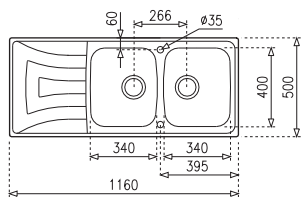

Szállítási információ / Delivery information:

MTX: Karton doboz / Carton box (0.110 - 6.20 kg)

CN: Karton keret / Carton box (5.5 kg)