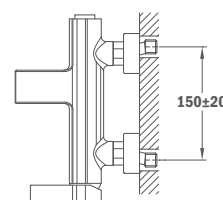

Bide csaptelep

- Fém leeresztő szeleppel
- Vízkömentes perlátor
- Forgatható gömbcsukló
- 35 mm kerámia vezérlőegység
- 3/8" flexibilis bekötőcső

Bidet mixer

- With metal pop-up waste
- Anti-scale aerator
- Swivel ball joint
- 35 mm ceramic cartridge
- 3/8" flexible inlet pipes

REF.

24.622.02.00

Cascade kádőtöltő csaptelep

- Avant zuhanyzettel
- Zajcsökkentő elemekkel felszerelve
- Cascade kifolyócső
- Vízkömentes sugárvezető a kifolyócsőbe integrálva
- Automata zuhanyváltó a csaptelep házába integrálva
- 35 mm kerámia vezérlőegység

Cascade bath/shower mixer

- With AVANT shower set
- Equipped with noise reducers
- Cascade spout
- Anti-scale flow straightener integrated in the spout
- Automatic diverter integrated in the mixer's body
- 35 mm ceramic cartridge

24.102.02.00

Zuhanyzett nélkül

Without shower set

24.101.02.00

Kádőtöltő csaptelep

- Avant zuhanyzettel
- Zajcsökkentő elemekkel felszerelve
- Vízkömentes perlátor
- Automata zuhanyváltó a csaptelep házába integrálva
- 35 mm kerámia vezérlőegység

Bath/shower mixer

- With AVANT shower set
- Equipped with noise reducers
- Anti-scale aerator
- Automatic diverter integrated in the mixer's body
- 35 mm ceramic cartridge

24.122.02.00

Zuhanyzett nélkül

Without shower set

24.121.02.00

Zuhany csaptelep

- Avant zuhanyzettel
- Zajcsökkentő elemekkel felszerelve
- 35 mm kerámia vezérlőegység

Shower mixer

- With AVANT shower set
- Equipped with noise reducers
- 35 mm ceramic cartridge

24.232.02.00

Zuhanyzett nélkül

Without shower set

24.231.02.00

Süllyesztett kádőtöltő csaptelep

- Zuhanyzett nélkül
- 40 mm kerámia vezérlőegység

Concealed bath/shower mixer

- Without shower set
- 40 mm ceramic cartridge

24.171.02.00

Süllyesztett zuhany csaptelep