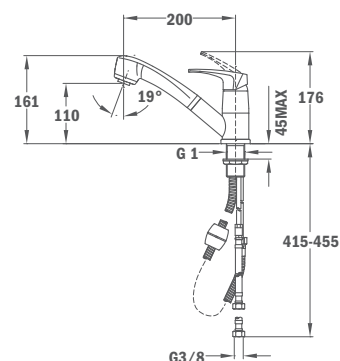

További színek:

Topázbézs

Metál fekete

Other available colors:

Topaz Beige

Metallic Black

40.978.45.TB

40.978.02.0Q