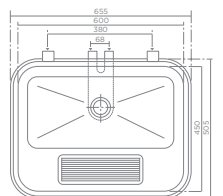

*Ajánlott szerelési magasság a padlótól a termék aljáig számítva értendő
*Recommended installation height is given from floor to the bottom of the product.