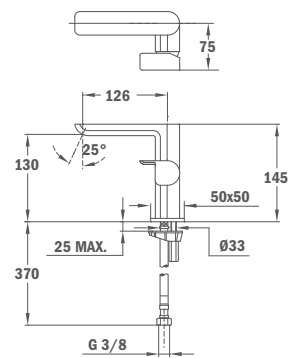

ACS

Mosdó csaptelep

- Leeresztő szelep nélkül
- Vízkömentes perlátor
- Folyamatos optimalizált vízfogyasztás az ECO rendszernek köszönhetően
- 35 mm kerámia vezérlőegység
- 3/8" flexibilis bekötőcső

Washbasin mixer

- Without pop-up waste
- Anti-scale aerator
- Constant optimized water consumption with a real water saving system
- 35 mm ceramic cartridge
- 3/8" flexible inlet pipes

62.346.02.00