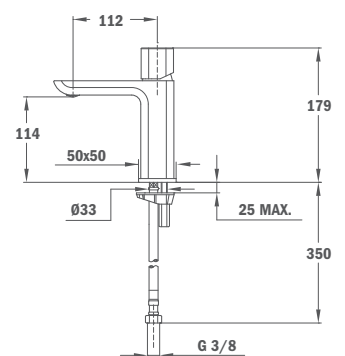

ACS

Cascade mosdó csaptelep fehér

- Leeresztő szelep nélkül
- Nyitott cascade kifolyócsővel
- Vízkömentes sugárvezető
- Innovatív anti-splash és vízmegtakarítási rendszer a kerámia vezérlőegységbe integrálva
- Folyamatos optimalizált vízfogyasztás az ECO rendszernek köszönhetően
- Magas ellenállóképességű festett felület (fehér & króm)
- 35 mm kerámia vezérlőegység
- 3/8" flexibilis bekötőcső

Cascade washbasin mixer WHITE

- Without pop-up waste
- Open cascade spout
- Anti-scale flow straightener
- Innovative anti-splash & water saving system device located in the cartridge
- Constant optimized water consumption with a real water saving system
- High resistance paint coating (White & Chrome)
- 35 mm ceramic cartridge
- 3/8" flexible inlet pipes

REF.

62.331.02.0BC

ACS

Cascade mosdó csaptelep

- Leeresztő szelep nélkül
- Cascade kifolyócsővel
- Vízkömentes perlátor
- Innovatív anti-splash és vízmegtakarítási rendszer a kerámia vezérlőegységbe integrálva
- Folyamatos optimalizált vízfogyasztás az ECO rendszernek köszönhetően
- 25 mm kerámia vezérlőegység
- 3/8" flexibilis bekötőcső

Cascade washbasin mixer

- Without pop-up waste
- Cascade spout
- Anti-scale flow straightener
- Innovative anti-splash & water saving system device located in the cartridge
- Constant optimized water consumption with a real water saving system
- 25 mm ceramic cartridge
- 3/8" flexible inlet pipes

62.386.02.00

ACS

Mosdó csaptelep

- Leeresztő szelep nélkül
- Vízkömentes perlátor
- Folyamatos optimalizált vízfogyasztás az ECO rendszernek köszönhetően
- 35 mm kerámia vezérlőegység
- 3/8" flexibilis bekötőcső

Washbasin mixer