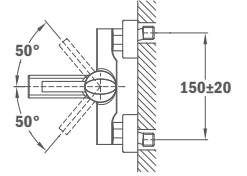

Zuhanyzett nélkül

Without shower set

23.121.02.00

23.232.02.00

Zuhany csaptelep

- Ducal zuhanyzettel
- Zajcsökkentő elemekkel felszerelve
- 40 mm kerámia vezérlőegység

Shower mixer

- With Ducal shower set
- Concealed part included
- 40 mm cartridge

23.231.02.00