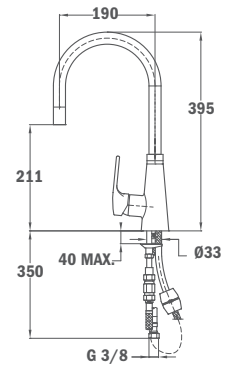

REF.

24.938.02.00

MT EXT

- Forgatható kifolyócső
- Vízkömentes perlátor
- Kihúzható 2 funkciós zuhanyfej; normál & zuhany
- Extra ellenálló flexibilis gégecső
- 40 mm kerámia vezérlőegység
- 3/8" flexibilis bekötőcső

MT EXT

- Swivel spout
- Anti-scale aerator
- Pull-out shower 2 functions: normal & shower spray
- Extra resistant flexible hose
- 40 mm ceramic cartridge
- 3/8" flexible inlet pipes

40.938.02