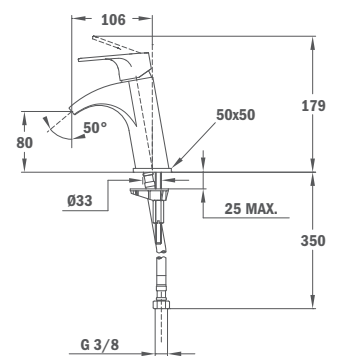

With metal pop-up waste

REF.

65.386.12.00

65.382.12.00