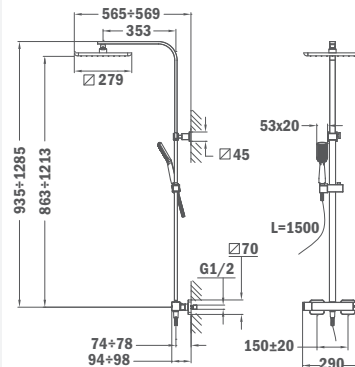

Formentera shower system with thermostatic mixer

- Thermostatic mixer with safety temperature stop at 38°C
- Water saving ECO button
- COLD TOUCH system
- Automatic diverter integrated in the body of thermostatic mixer
- Formentera square headshower with anti-scale system, 279 x 279 mm
- Formentera hand shower with anti-scale system (1 function)
- Adjustable hand shower holder
- Adjustable telescopic rail for easier installation:
  - › Min. height: 935 mm
  - › Max. height: 1285 mm
- High quality metal flexible shower hose 1,5 m
- New square flanges, for a more integrated design

REF.
62.238.02.00