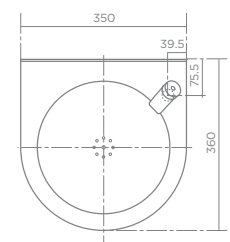

DF401 Cooler drinking fountain

- Push button glass filler
- Stainless steel tank. Capacity: 6 litres
- Cold water range temperature (+8°C/+12°C).
- Adjustable thermostat up to 7 levels
- Ozone friendly cooling gas R134a
- Cold water production capacity: 25 l/h
- Compressor power: 1/6 hp
- Screws, dowels, wall mounting support, wall panel, integrated outlet and outlet valve
- Floor mounted or wall fixing installation
- Three adjustable legs for perfect settlement also uneven surfaces
- Schuko plug included
- Weight: 27.00 kg

REF.

704010200