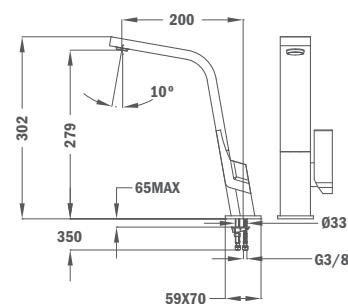

IC 915 N (black)

- Swivel spout
- Anti-scale aerator integrated in the spout
- High resistance paint coating
- Anti-finger print
- 25 mm ceramic cartridge
- 3/8" flexible inlet pipes

33.915.02.0N

ÚJ

IC 915 8 (zöld)

- Forgatható kifolyócső
- Vízkömentes kifolyócsőbe integrált perlátor
- Magas ellenállású festett felület
- Ujjlenyomatmentes felület
- 25 mm kerámia vezérlőegység
- 3/8" flexibilis bekötőcső

IC 915 8 (green)

- Swivel spout
- Anti-scale aerator integrated in the spout
- High resistance paint coating
- Anti-finger print
- 25 mm ceramic cartridge
- 3/8" flexible inlet pipes

33.915.02.08