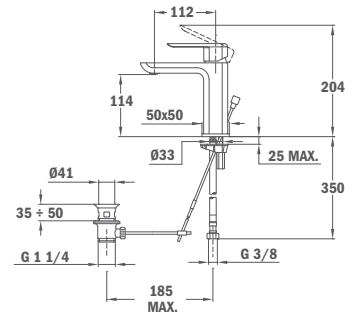

- Without pop-up waste
- Anti-scale aerator
- Constant optimized water consumption with a real water saving system
- 35 mm ceramic cartridge
- 3/8" flexible inlet pipes

REF.

62.346.12.00

ACS

Mosdó csaptelep fekete