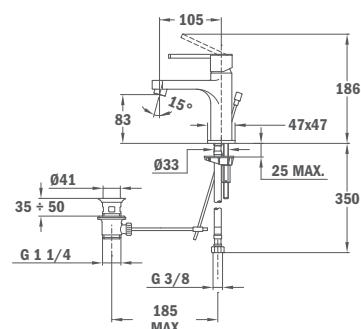

Bide csaptelep

- Leeresztő szelep nélkül
- Vízkömentes perlátor
- Forgatható gömbcsukló
- 25 mm kerámia vezérlőegység
- 3/8" flexibilis bekötőcső

Bidet mixer

- Without pop-up waste
- Anti-scale aerator
- Swivel ball joint
- 25 mm ceramic cartridge
- 3/8" flexible inlet pipes

50.626.02.00