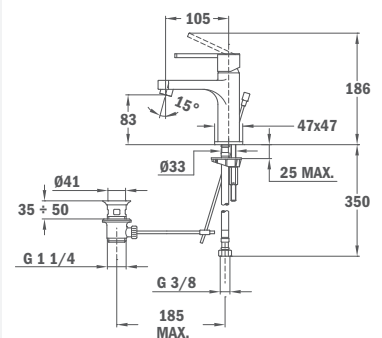

Washbasin mixer green

- With metal pop-up waste
- Anti-scale aerator
- Anti-finger print
- High resistance photoluminescent paint
- 25 mm ceramic cartridge
- 3/8" flexible inlet pipes

50.342.02.08