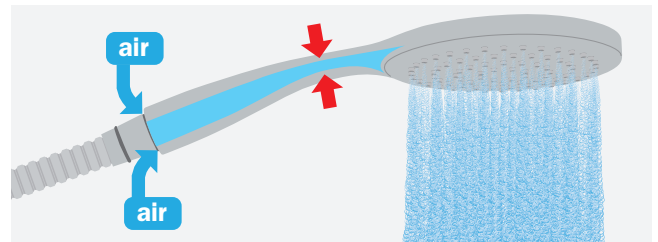

Extra vékony / Extra slim - Ø 130 mm.

REF.
79.003.69.00

Növeli a zuhanyzás élményét és kényelmét. Hatékony vízfogyasztás.

Increase the shower pleasure and comfort efficient water consumption.

A levegővel összekevert víz sokkal hatékonyabb vízmegtakarítást tesz lehetővé, magas komfort szint mellett.

Uses water more efficiently mixing it with air to save water while enjoying a pleasant shower.