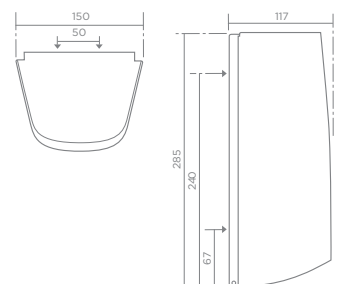

- Natural silk satin finish
- Security lock, key and installation screws (included)
- Recommended installation height: 715 mm*
- Weight: 2.39 kg

764030200

Rozsdamentes acél kiegészítők

Stainless steel accessories