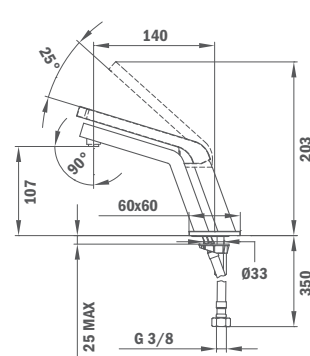

Mosdó csaptelep fehér

- Leeresztő szelep nélkül
- Cascade kifolyócsővel
- Vízkömentes perlátor
- Ujjnyomatmentes felület
- Magas ellenállóképességű festett felület
- 25 mm kerámia vezérlőegység
- 3/8" flexibilis bekötőcső

Washbasin mixer white

- Without pop-up waste
- Cascade spout
- Anti-scale aerator
- Anti-finger print
- High resistance paint coating
- 25 mm ceramic cartridge
- 3/8" flexible inlet pipes

REF.

33.346.02.0W

ÚJ

Mosdó csaptelep kék

- Leeresztő szelep nélkül
- Cascade kifolyócsővel
- Vízkömentes perlátor
- Ujjnyomatmentes felület
- Magas ellenállóképességű fluoreszkáló felület
- 25 mm kerámia vezérlőegység
- 3/8" flexibilis bekötőcső

Washbasin mixer blue

- Without pop-up waste
- Cascade spout
- Anti-scale aerator
- Anti-finger print
- High resistance photoluminescent paint
- 25 mm ceramic cartridge
- 3/8" flexible inlet pipes

33.346.02.0Z

ÚJ

Mosdó csaptelep piros

- Leeresztő szelep nélkül
- Cascade kifolyócsővel
- Vízkömentes perlátor
- Ujjnyomatmentes felület
- Magas ellenállóképességű fluoreszkáló felület
- 25 mm kerámia vezérlőegység
- 3/8" flexibilis bekötőcső

Washbasin mixer red

- Without pop-up waste
- Cascade spout
- Anti-scale aerator
- Anti-finger print
- High resistance photoluminescent paint
- 25 mm ceramic cartridge
- 3/8" flexible inlet pipes

33.346.02.0R

ÚJ

Mosdó csaptelep zöld

- Leeresztő szelep nélkül
- Cascade kifolyócsővel
- Vízkömentes perlátor
- Ujjnyomatmentes felület
- Magas ellenállóképességű fluoreszkáló felület
- 25 mm kerámia vezérlőegység
- 3/8" flexibilis bekötőcső

Washbasin mixer green

- Without pop-up waste
- Cascade spout
- Anti-scale aerator
- Anti-finger print
- High resistance photoluminescent paint
- 25 mm ceramic cartridge
- 3/8" flexible inlet pipes

33.346.02.0G

ÚJ