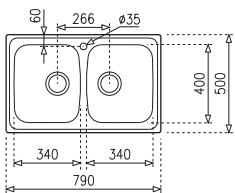

Szállítási információ / Delivery information:

Karton doboz / Carton box (0.100 m³ - 4.6 kg)