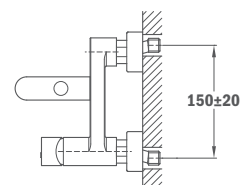

Zuhanyzett nélkül

Without shower set

50.121.02.00