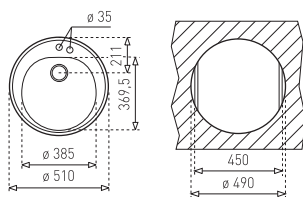

Szállítási információ / Delivery information:
Karton doboz / Carton box (0.100 m³ - 11 kg)