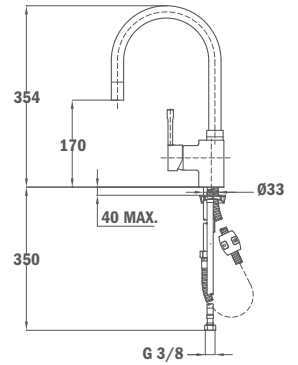

ARK 998

- Swivel spout
- Anti-scale aerator
- Metallic pull-out shower 1 function: normal spray
- Extra resistant flexible hose
- 40 mm ceramic cartridge
- 3/8" flexible inlet pipes

REF.

23.998.12.00