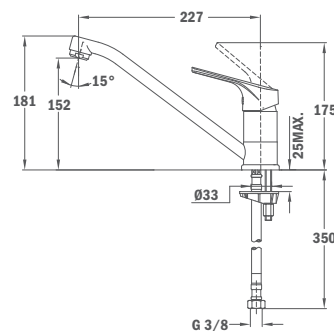

MTP 913

- Swivel spout
- Anti-scale aerator
- 40 mm ceramic cartridge
- 3/8" flexible inlet pipes

REF.

46.913.02.00