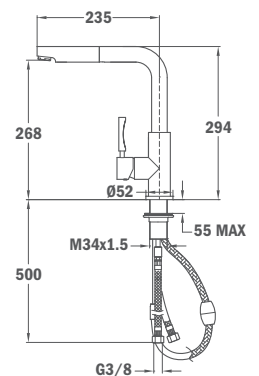

INX 938

- Manufactured in high quality stainless steel AISI 304
- Swivel spout
- Anti-scale aerator
- Stainless steel pull-out shower: 1 function
- Extra resistant flexible hose
- 35 mm ceramic cartridge
- 3/8" flexible inlet pipes

REF.

74.938.02.00

MZ 938

- Forgatható kifolyócső
- Kifolyócsőbe integrált perlatör
- Kihúzható 1 funkció zuhanyfej: normál spray
- Extra ellenálló flexibilis gégecső
- 40 mm kerámia vezérlőegység
- 3/8" flexibilis bekötőcső

MZ 938

- Swivel spout
- Anti-scale aerator integrated in the spout
- Pull-out shower 1 function: normal spray
- Extra resistant flexible hose
- 40 mm ceramic cartridge
- 3/8" flexible inlet pipes

38.938.02