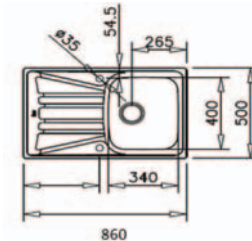

Szállítási információ / Delivery information:
Karton doboz / Carton box (0.085 m³ - 4.1 kg)