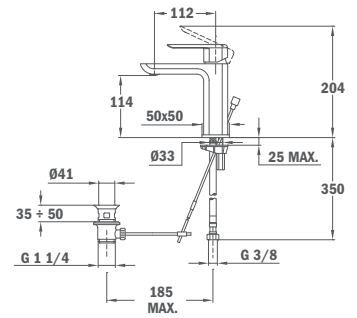

Washbasin mixer black

- Without pop-up waste
- Anti-scale aerator
- Constant optimized water consumption with a real water saving system
- High resistance paint coating (Black & Chrome)
- 35 mm ceramic cartridge
- 3/8" flexible inlet pipes

62.346.12.0NC