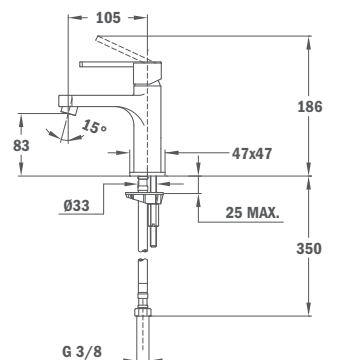

With metal pop-up waste

REF.

50.346.02.00

50.342.02.00