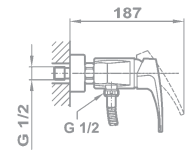

MB2

Kádtöltő csaptelep

- Ducal zuhanyzettel
- Zajcsökkentő elemekkel felszerelve
- Vízkömentes perlátor
- Automata zuhanyváltó
- 40 mm kerámia vezérlőegység

Bath/shower mixer

- With Ducal shower set
- Equipped with noise reducers
- Anti-scale aerator
- Automatic diverter
- 40 mm ceramic cartridge

REF.

40.122.02

Zuhanyzettel nélkül

Without shower set

40.121.02

Zuhany csaptelep

- Ducal zuhanyzettel
- Zajcsökkentő elemekkel felszerelve
- 40 mm kerámia vezérlőegység

Shower mixer

- With Ducal shower set
- Equipped with noise reducers
- 40 mm cartridge

40.232.02

Zuhanyzettel nélkül

Without shower set

40.231.02

Süllyesztett kádtöltő csaptelep

- Zuhanyzettel nélkül
- Tartalmazza a süllyesztett elemet
- 40 mm kartus

Concealed bath/shower mixer

- Without shower set
- Concealed part included
- 40 mm cartridge

40.171.02

Süllyesztett zuhany csaptelep

- Zuhanyzettel nélkül
- Tartalmazza a süllyesztett elemet
- 40 mm kartus

Concealed shower mixer:

- Without shower set
- Concealed part included
- 40 mm cartridge

40.241.02

Kád-mosdó (KMT) csaptelep

- Zuhanyzettel
- Forgatható kifolyócsővel
- Vízkömentes perlátorral
- Automata zuhanyváltóval
- 40 mm kerámia vezérlőegység
- 3/8" bekötőcsővel

Washbasin/bath mixer

- With shower set
- With swivel spout
- Anti-scale aerator
- Automatic diverter
- 40 mm ceramic cartridge
- 3/8" flexible inlet pipes

40.947.02

JELLEMZŐK / RANGE CHARACTERISTICS

ZUHANYSZETT SHOWER SET

Ducal
zuhanyzett (vízkömentes)
shower set (anti-scale)
Ref. R13.187.00

SPECIÁLIS PERLÁTOR / SPECIAL AERATOR

Speciális vízkömentes és vandálbiztos perlátor, mely lágy vízáramlást és zajcsökkentést biztosít.

Special anti-scale and vandal-proof aerator, which provides a splash-free water stream and noise reduction.