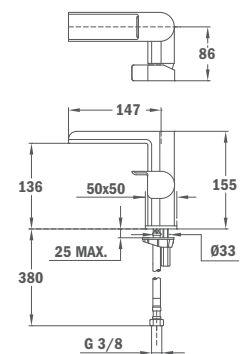

ACS

Cascade mosdó csaptelep fekete

- Leeresztő szelep nélkül
- Nyitott cascade kifolyócsővel
- Vízkömentes sugárvezető
- Innovatív anti-splash és vízmegtakarítási rendszer a kerámia vezérlőegységbe integrálva
- Folyamatos optimalizált vízfogyasztás az ECO rendszernek köszönhetően
- Magas ellenállóképességű festett felület (fekete & króm)
- 35 mm kerámia vezérlőegység
- 3/8" flexibilis bekötőcső

Cascade washbasin mixer black

- Without pop-up waste
- Open cascade spout
- Anti-scale flow straightener
- Innovative anti-splash & water saving system device located in the cartridge
- Constant optimized water consumption with a real water saving system
- High resistance paint coating (Black & Chrome)
- 35 mm ceramic cartridge
- 3/8" flexible inlet pipes

REF. 62.331.02.0NC