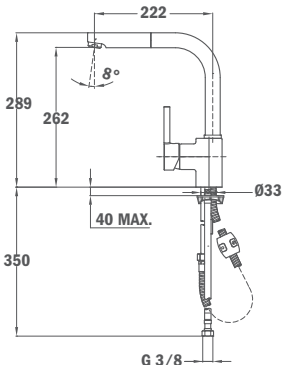

ARK 938 W (white)

- Swivel spout
- Anti-scale aerator
- Pull-out shower 1 function: normal spray
- Extra resistant flexible hose
- 40 mm ceramic cartridge
- 3/8" flexible inlet pipes

23.938.12.0W

ÚJ

ARK 938 N (fekete)