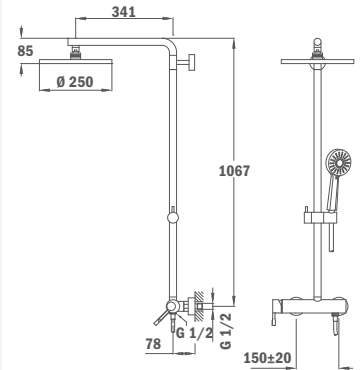

Alaior XL Shower System

- Shower mixer with upper outlet
- Automatic diverter integrated in the body
- Shower head Ø 250 mm with anti-scale system
- Ice hand shower Ø 100 mm with anti-scale system (3 functions)
- First flow position: shower head
- Adjustable hand shower holder
- High quality metal flexible shower hose 1,5 m

22.298.02.00

Alaior zuhanyrendszer

- Zuhany csaptelep felső kifolyóval
- Automata zuhanyváltó
- Vízkömentes Disk II zuhanyfej Ø 200 mm
- Vízkömentes Stick kézizuhany (1 funkció)
- Elsődleges kifolyás: kézizuhany
- Állítható kézizuhanytartó
- Állítható teleszkópos felszállócső az egyszerűbb szerelés érdekében:
  - › Min. magasság: 800 mm
  - › Max. magasság: 1300 mm
- Megerősített fém gégecső 1,5 m

Alaior Shower System

- Shower mixer with upper outlet
- Automatic diverter
- Disk II shower head 200 mm with anti-scale system
- Stick hand shower with anti-scale system (1 function)
- First flow position: handshower
- Adjustable hand shower holder
- Adjustable telescopic rail for easier installation:
  - › Min. height: 800 mm
  - › Max. height: 1300 mm
- High quality metal flexible shower hose 1,5 m

55.298.02.00