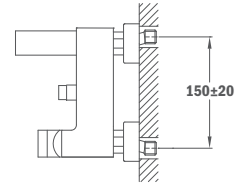

Cuadro

Kádtöltő csaptelep

- Cuadro zuhanyszettel
- Zajcsökkentő elemekkel felszerelve
- Vízkömentes perlátor
- Automata zuhanyváltó
- 35 mm kerámia vezérlőegység

Zuhanyzett nélkül

Bath/shower mixer

- With Cuadro shower set R13.194.00
- Equipped with noise reducers
- Anti-scale aerator
- Automatic diverter
- 35 mm ceramic cartridge

Without shower set

REF.

38.122.02

38.121.02

ACS

38.232.02

38.231.02

Zuhany csaptelep

- Cuadro zuhanyszettel
- Zajcsökkentő elemekkel felszerelve
- 35 mm kerámia vezérlőegység

Zuhanyzett nélkül

Shower mixer

- With Cuadro shower set
- Equipped with noise reducers
- 35 mm ceramic cartridge

Without shower set

JELLEMZŐK / RANGE CHARACTERISTICS

ZUHANYSZETT SHOWER SET

VÍZKÖMENTES PERLÁTOR / ANTI-SCALING

Speciális vízkömentes és vandálbiztos perlátor, mely lágy vízáramlást és zajcsökkentést biztosít.

Special anti-scale and vandal-proof aerator, which provides a splash-free water stream and noise reduction.

ZAJCSÖKKENTŐ ELEMELK / NOISE REDUCTORS

A kádtöltő és zuhany csaptelepek zajcsökkentő elemeket tartalmaznak, melyek jelentős mértékben csökkentik a vízáramlás zajszintjét.

The bath/shower and shower mixers incorporate noise reducers which substantially limit the noise made by water circulating through the tap.