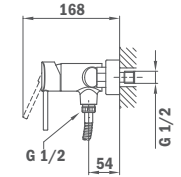

Zuhanyzett nélkül

Without shower set

23.171.02.00

Süllyesztett kádtöltő csaptelep

- Zuhanyzett nélkül
- Tartalmazza a süllyesztett elemet
- 40 mm kerámia vezérlőegység