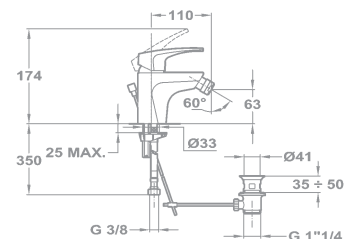

Bidet mixer

- With metal pop-up waste
- Anti-scale aerator
- Swivel ball joint
- 35 mm ceramic cartridge
- 3/8" flexible inlet pipes

40.622.02