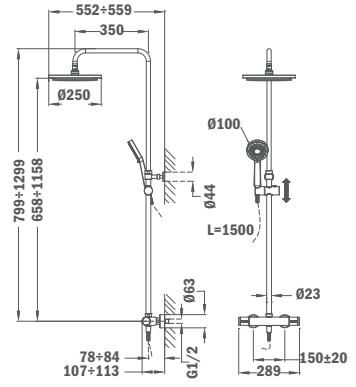

Alaior XL

ÚJ

Alaior XL zuhanyrendszer termosztátos csapteleppel

- Termosztátos csaptelep biztonsági hőmérséklet STOP 38°C-on gombbal
- Víztakarékos ECO gomb
- Hideg csapteleptest rendszer
- Automata zuhanyváltó a testbe integrálva
- Vízkömentes krómozott zuhanyfej Ø 250 mm
- Vízkömentes Ice kézizuhany (3 funkció)
- Állítható kézizuhanytartó
- Állítható teleszkópos felszállócső az egyszerűbb szerelés érdekében:
  - › Min. magasság: 799 mm
  - › Max. magasság: 1299 mm
- Megerősített fém gégecső 1,5 m

Alaior XL shower system with thermostatic mixer

- Thermostatic mixer with safety temperature stop at 38°C
- Water saving eco flow stop
- COLD TOUCH system
- Automatic diverter integrated in the body of thermostatic mixer
- Chromed headshower with anti-scale system, Ø 250 mm
- Ice hand shower with anti-scale system (3 function)
- Adjustable hand shower holder
- Adjustable telescopic rail for easier installation:
  - › Min. height: 799 mm
  - › Max. height: 1299 mm
- High quality metal flexible shower hose 1,5 m

REF.

22.238.02.00

Alaior XL zuhanyrendszer

- Zuhany csaptelep felső kifolyóval
- Automata zuhanyváltó a testbe integrálva
- Vízkömentes XL zuhanyfej Ø 250 mm
- Vízkömentes Ice kézizuhany Ø 100 mm (3 funkció)
- Elsődleges kifolyás: zuhanyfej
- Állítható kézizuhanytartó
- Megerősített fém gégecső 1,5 m

Alaior XL Shower System

- Shower mixer with upper outlet
- Automatic diverter integrated in the body
- Shower head Ø 250 mm with anti-scale system
- Ice hand shower Ø 100 mm with anti-scale system (3 functions)
- First flow position: shower head
- Adjustable hand shower holder
- High quality metal flexible shower hose 1,5 m

22.298.02.00

Alaior zuhanyrendszer