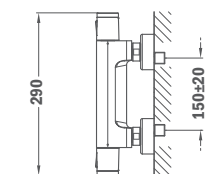

- COLD TOUCH system
- ECO button
- With safety temperature stop at 38°C
- Check valves protected by filters
- Without shower set

22.201.02.00

Konyhai csaptelepek
Kitchen taps

TEKAPURE | 96

Professzionális mosogató csaptelepek / Professional sink mixers | 98