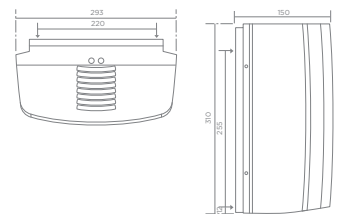

MX000 Electrical hand dryer

- Total power: 1650 W
- Touch-free sensor
- Natural silk satin finish
- Installation screws and plugs
- Recommended installation height: 1150 mm
- The airflow will stop 3 seconds after the hands are removed
- Drying time is 45 seconds
- Weight: 4.30 kg

REF.

760000200