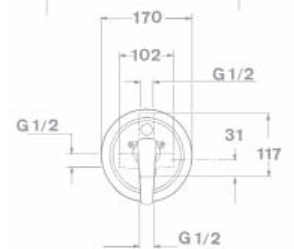

Concealed shower mixer:

- Without shower set
- Concealed part included
- 40 mm cartridge

40.241.02

Kád-mosdó (KMT) csaptelep

- Zuhanyzettel
- Forgatható kifolyócsővel
- Vízkömentes perlátorral
- Automata zuhanyváltóval
- 40 mm kerámia vezérlőegység
- 3/8" bekötőcsővel

Washbasin/bath mixer

- With shower set
- With swivel spout
- Anti-scale aerator
- Automatic diverter
- 40 mm ceramic cartridge
- 3/8" flexible inlet pipes

40.947.02