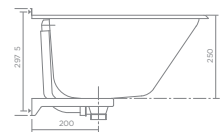

1. **BS505**
   Fali háztartási mosogató
2. Térfogat: 47 liter
   - Felfogatók, 52 mm-es leeresztő nyílás, csavarok, dugók
   - Fényezett felület
   - Ajánlott szerelési magasság: 900 mm*
   - Súly: 4,01 kg

1. **BS505 Utility sink**
2. Capacity: 47 litres
   - Fixing brackets, 52 mm waste hole, screws and plugs
   - Polished finish
   - Recommended installation height: 900 mm*
   - Weight: 4.01 kg

705050200