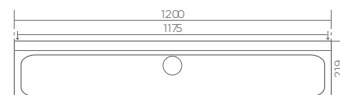

Vizeldék

Urinals

UR105 Csoportos fali vizelde

- 2 főig
- Leeresztő nyílás mérete: Ø52 mm
- Enyhén lejtő leeresztés és központi leeresztő nyílás
- Természetes selyem szatén felület
- 3 alternatív 1/2" vízbekötő csatlakozó; 2 süllyesztett a hátsó jobb és bal oldalon, egy látható pedig a függőleges vízbekötőcső tetején.
- Belső csővezeték, 4 öblítőfúvóka, 1 1/2" leeresztő, csavarok és felfogatók.
- Súly: 9,49 kg

UR105 Urinal trough

- Up to 2 people
- Waste hole dimension: Ø52 mm
- Gentle draining slope and centred waste hole
- Natural silk satin finish
- 3 alternative 1/2" water inlet connections; 2 concealed at the right and left back side and one visible on top for vertical visible
- Water inlet pipe
- Include: Internal pipework, 4 spreaders, 1 1/2" grated waste,
- Screws and fixing bracket
- Weight: 9.49 kg

REF.

701050200

FŐ TERMÉKJELLEMZŐK / MAIN FEATURES

ECO

- A vizeldék öblítése víztakarékos.
- *Water-saving flushing system.*

- A csoportos vizelde: UR 105 120cm 2 főig.
- *Urinal troughs: UR105 - 120cm (up to 2 people).*

Heavy DUTY

- A vizeldék extra vastag típusú rozsdamentes acélból készülnek, hogy teljesen ellenálljanak a mindennapi nyilvános használat megpróbáltatásainak. A Teka ezeket a modelleket olyan helyekre ajánlja, ahol sok ember megfordul: repterek, busz állomások, stadionok, benzinkutak...
- *Some models are manufactures form an extra thick grade of stainless steel to fully withstand the rigours of everyday use. Teka recommends these for high-traffic locations, such as airports, bus terminals, stadiums, petrol stations, etc...*

- Magas minőségű AISI 304 rozsdamentes acélból gyártva.
- *Manufactured in high quality stainless steel AISI 304.*