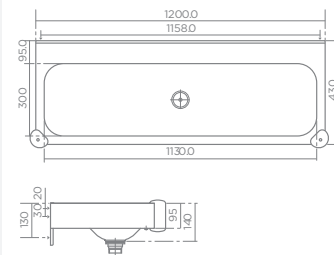

FŐ TERMÉKJELLEMZŐK / MAIN FEATURES

- A WT303 ill. WT305-ös modellek éles sarkainak lefedésére opcionális sarokvédők állnak rendelkezésre. Így e termékek tökéletes választásnak bizonyulhatnak iskolák és óvodák számára, ahol az esetleges sérülések kockázatát minimalizálni kell.
- *Optional corner protectors are available to cover the sharp corners for the models WT303 and WT305, making them highly suitable options for schools and kindergartens where there is a need to minimise the risk of injuries.*

- Enyhén lejtő vízvezetés, mely megakadályozza a víz összegyűlését. A lefolyó nyílás közepén van, ez gyorsabb lefolyást biztosít.
- *Gentle draining slope to avoid water accumulations. Centred waste hole for better draining.*

- Dekoratív fali panel, mely megakadályozza a kórokozók és a szennyeződések lerakódását.
- *Decorative wall panel to prevent germs and dirt from settling.*