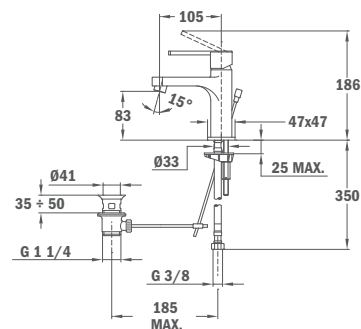

ACS

Mosdó csaptelep kék

- Fém leeresztő szeleppel
- Vízkömentes perlátor
- Ujjlenyomatmentes felület
- Magas ellenállóképességű fluoresszkáló felület
- 25 mm kerámia vezérlőegység
- 3/8" flexibilis bekötőcső

Washbasin mixer blur

- With metal pop-up waste
- Anti-scale aerator
- Anti-finger print
- High resistance photoluminescent paint
- 25 mm ceramic cartridge
- 3/8" flexible inlet pipes

50.342.02.0Z