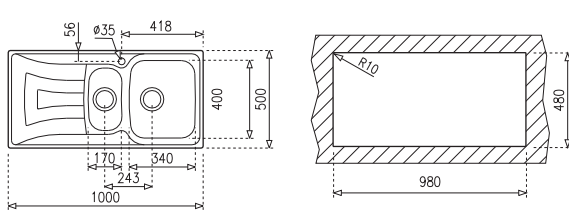

Szállítási információ / Delivery information:

MTX: Karton doboz / Carton box (0.100 - 4.60 kg)

CN: Karton keret / Carton box (5.5 kg)