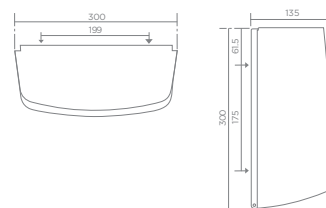

IC102 Falra szerelhető papír adagoló

- Dekoratív ablak, melyen ellenőrizhető az utántöltés szükségessége
- Csiszolt felület
- Biztonsági zárral, kulccsal és felfogató csavarokkal
- Ajánlott szerelési magasság: 1150 mm*
- Súly: 3,40 kg

IC102 Paper dispenser

- Decorative front window to check refill necessity
- Grinded finish
- Security lock, key and installation screws (included)
- Recommended installation height: 1550 mm*
- Weight: 3,40 kg

761020200