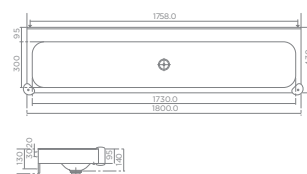

Kézmosók - Csoportos mosdók

Hand washbasins and washtrough

Heavy
DUTY

Easy
Clean

Polished

HW213 Fali kézmosó

- Csapterlep nyílással és túlfolyóval
- Természetes selyem szatén felület
- 1 ¼" túlfolyó szett
- Ajánlott szerelési magasság: 850 mm a padlótól a termék tetejéig számítva. Gyermek magasság 600-700 mm
- Súly: 2,32 kg

HW213 Wall hung washbasin

- Includes: tap hole and overflow
- Natural silk satin finish
- 1 ¼" overflow kit
- Recommended installation height: 850 mm from floor to the top of the product. For children 600 - 700 mm height
- Weight: 2,32 kg

REF.

702130200

WT303 Fali csoportos mosdó

- Csapterlepnylás nélkül
- 3 személyre ajánlott modell
- Természetes selyem szatén felület
- Felfogatók és 1 ½" leeresztő
- A fali panelt és a sarok védőket nem tartalmazza
- Súly: 10,06 kg

WT303 Washtrough

- Without tap holes
- Model recommended for 3 people
- Natural silk satin finish
- Fixing brackets and 1 ½" grated waste
- Wall panel and corner protectors not included
- Weight: 10.06 kg

703030200