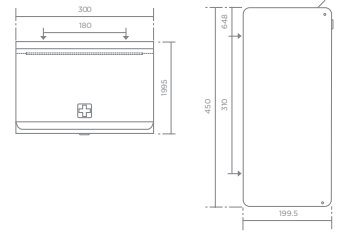

IC307 Waste bin with upper lid for sanitary towels

- Drop down cover for easy service
- Capacity: 12 litres
- Grinded finish
- Key, installation screws and plastic bucket
- Recommended installation height: 600 mm*
- Weight: 7.90 kg

REF.

763070200