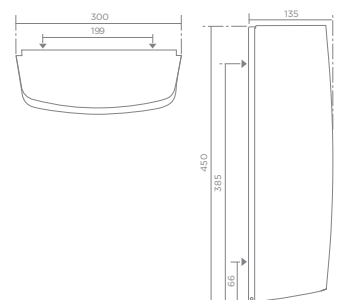

MX100 Paper dispenser

- Adjustable paper guides system to fit all standard paper sizes
- Natural silk satin finish
- Security lock, Security lock, Security lock, key and installation
- Screws (included)
- Recommended installation height: 1150 mm*
- Weight: 4.50 kg

761000200