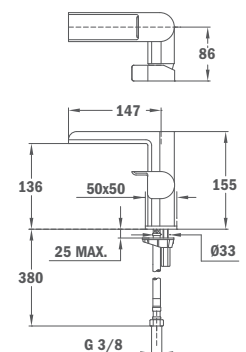

REF. 62.331.02.00

FORMENTERA

ÚJ

COOL:LAB

ACS

Cascade mosdó csaptelep

- Leeresztő szelep nélkül
- Nyitott cascade kifolyócsővel
- Vízkömentes sugárvezető
- Innovatív anti-splash és vízmegtakarítási rendszer a kerámia vezérlőegységbe integrálva
- Folyamatos optimalizált vízfogyasztás az ECO rendszernek köszönhetően
- 35 mm kerámia vezérlőegység
- 3/8" flexibilis bekötőcső

Cascade washbasin mixer

- Without pop-up waste
- Open cascade spout
- Anti-scale flow straightener
- Innovative anti-splash & water saving system device located in the cartridge
- Constant optimized water consumption with a real water saving system
- 35 mm ceramic cartridge
- 3/8" flexible inlet pipes

REF. 62.331.02.00

ACS

Cascade mosdó csaptelep fekete

- Leeresztő szelep nélkül
- Nyitott cascade kifolyócsővel
- Vízkömentes sugárvezető
- Innovatív anti-splash és vízmegtakarítási rendszer a kerámia vezérlőegységbe integrálva
- Folyamatos optimalizált vízfogyasztás az ECO rendszernek köszönhetően
- Magas ellenállóképességű festett felület (fekete & króm)
- 35 mm kerámia vezérlőegység
- 3/8" flexibilis bekötőcső

Cascade washbasin mixer black

- Without pop-up waste
- Open cascade spout
- Anti-scale flow straightener
- Innovative anti-splash & water saving system device located in the cartridge
- Constant optimized water consumption with a real water saving system
- High resistance paint coating (Black & Chrome)
- 35 mm ceramic cartridge
- 3/8" flexible inlet pipes

REF. 62.331.02.0NC