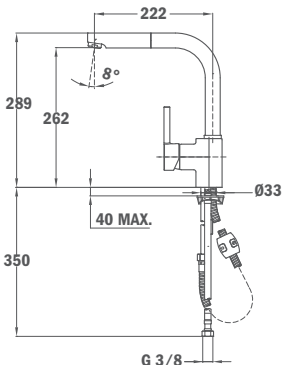

ARK 938 N (black)

- Swivel spout
- Anti-scale aerator
- Pull-out shower 1 function: normal spray
- Extra resistant flexible hose
- 40 mm ceramic cartridge
- 3/8" flexible inlet pipes

23.938.12.0N