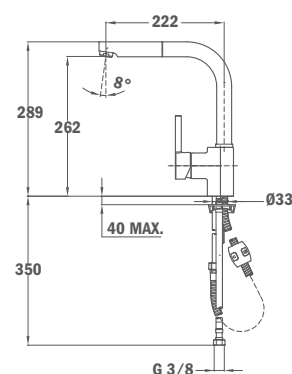

ÚJ

ARK 938 FY (sárga)

- Forgatható kifolyócső
- Vízkömentes perlátor
- Kihúzható 1 funkciós zuhanyfej
- Extra ellenálló flexibilis gégecső
- 40 mm kerámia vezérlőegység
- 3/8" flexibilis bekötőcső

ARK 938 FY (yellow)

- Swivel spout
- Anti-scale aerator
- Pull-out shower 1 function: normal spray
- Extra resistant flexible hose
- 40 mm ceramic cartridge
- 3/8" flexible inlet pipes

23.938.12.0FY