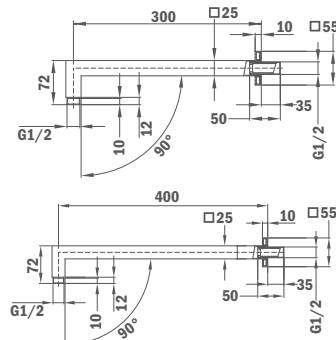

Brass shower arm

Formentera

- 25 x 25 mm
- Thread 1/2"

Size: 300 mm

Size: 400 mm

79.007.55.00

79.007.56.00

Formentera ÚJ