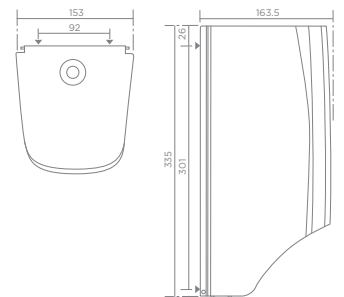

MX401 Double toilet roll holder

- Natural silk satin finish
- Security lock, key and installation screws (included)
- Two spindles with brake system for less paper consumption
- Recommended installation height: 700 mm*
- Weight: 2.50 kg

764010200