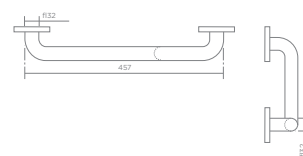

GB506 Angle bar 135°

- Anti-slip brushed treatment
- Mounting cover plate of diam. 75mm
- Assembling system resists a load up to 150 kg, depending on wall type
- Ergonomic and comfortable tube, diameter 32mm

765060200