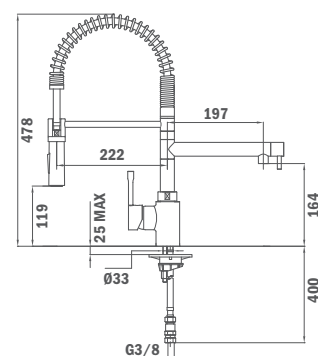

Professzionális mosogató csaptelepek

Professional sink mixers

ÚJ

FO 937 Fekete kifolyócső

- Forgatható és flexibilis kifolyócső
- Vízkömentes perlátor
- Magas ellenállású gumi kifolyócső
- Rozsdamentes acél flexibilis kifolyócső
- Kihúzható 1 funkciós zuhanyfej: levegővel dúsított vízszugár
- 25 mm kerámia vezérlőegység
- 3/8" flexibilis bekötőcső

FO 937 Fehér kifolyócső

FO 937 Black tube

- Swivel and flexible spout
- Anti-scale aerator
- High resistant flexible rubber tube
- Stainless steel flexible hose
- Pull-down shower 1 function: aerated spray
- 25 mm ceramic cartridge
- 3/8" flexible inlet pipes

FO 937 White tube

REF.

62.937.02.0FN

62.937.02.0FW

ÚJ

ARK 999

- Professzionális mosogató csaptelep forgatható és flexibilis kifolyócsővel
- Kihúzható 1 funkciós zuhanyfej: zuhany Stop funkcióval
- Magas ellenállású flexibilis rugó
- Rozsdamentes acél flexibilis kifolyócső, megerősített műanyag bevonattal
- 40 mm kerámia vezérlőegység
- 3/8" flexibilis bekötőcső

ARK 999

- Professional sink mixer with swivel and flexible spout
- Pull out shower 1 function: shower with STOP function
- High resistant flexible spring
- Stainless steel flexible hose reinforced with plastic for better protection and easy cleaning
- 40 mm ceramic cartridge
- 3/8" flexible inlet pipes

23.999.12.00

ARK 939

- Forgatható és flexibilis kifolyócső
- Magas ellenállású flexibilis rugó
- Rozsdamentes acél flexibilis kifolyócső
- Kihúzható 2 funkciós zuhanyfej: normál & zuhany
- 40 mm kerámia vezérlőegység
- 3/8" flexibilis bekötőcső

ARK 939

- Swivel and flexible spout
- High resistant flexible spring
- Stainless steel flexible hose
- Pull-down shower 2 functions: normal & shower spray
- 40 mm ceramic cartridge
- 3/8" flexible inlet pipes

23.939.12.00