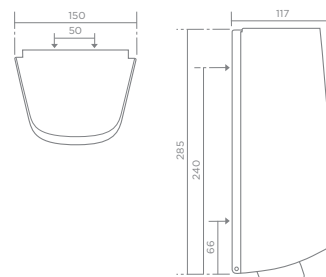

MX200 Soap dispenser

- Easy to operate push forward handle
- Natural silk satin finish
- 1 litre refillable plastic container
- Security lock, key and installation screws (included)
- Recommended installation height: 1100 mm*
- Weight: 1,71 kg

762000200