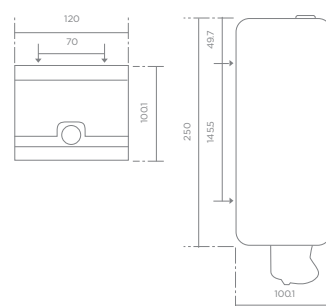

IC201 Soap dispenser

- Decorative front window to check refill necessity
- Grinded finish
- 1 litre refillable plastic container
- Security lock, key and installation screws (included)
- Recommended installation height: 1100 mm*
- Weight: 1.70 kg

762010200