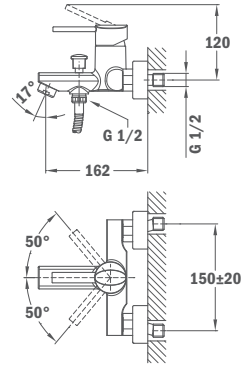

Ares

N NF ACS

Kádtöltő csaptelep

- Ducal zuhanyzettel
- Zajcsökkentő elemekkel felszerelve
- Vízkömentes perlátor
- Automata zuhanyváltó
- 40 mm kerámia vezérlőegység

Bath/shower mixer

- With Ducal shower set
- Equipped with noise reducers
- Anti-scale aerator
- Automatic diverter
- 40 mm ceramic cartridge

REF.

23.122.02.00

Zuhanyzett nélkül

Without shower set

23.121.02.00

23.232.02.00

Zuhany csaptelep

- Ducal zuhanyzettel
- Zajcsökkentő elemekkel felszerelve
- 40 mm kerámia vezérlőegység

Shower mixer

- With Ducal shower set
- Concealed part included
- 40 mm cartridge

23.231.02.00

Zuhanyzett nélkül

Without shower set

23.171.02.00

Süllyesztett kádtöltő csaptelep

- Zuhanyzett nélkül
- Tartalmazza a süllyesztett elemet
- 40 mm kerámia vezérlőegység

Concealed bath/shower mixer

- Without shower set
- Concealed part included
- 40 mm cartridge

23.241.02.00

Süllyesztett zuhany csaptelep

- Zuhanyzett nélkül
- Tartalmazza a süllyesztett elemet
- 40 mm kerámia vezérlőegység

Concealed shower mixer:

- Without shower set
- Concealed part included
- 40 mm cartridge

N NF ACS

JELLEMZŐK / RANGE CHARACTERISTICS

ZUHANYSZETT SHOWER SET

Ducal
zuhanyzett (vízkömentes)
shower set (anti-scale)
Ref. R13.187.00

SPECIÁLIS PERLÁTOR / SPECIAL AERATOR

Speciális vízkömentes és vandálbiztos perlátor, mely lágy vízáramlást és zajcsökkentést biztosít.

Special anti-scale and vandal-proof aerator, which provides a splash-free water stream and noise reduction.

ECO RENDSZER / ECO SYSTEM

(csak az ECO mosdó csaptelep esetén) / (only ECO Washbasin mixers)