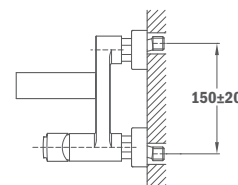

Zuhanyzettel nélkül

Without shower set

65.101.12.00

Zuhany csaptelep

- Zuhanyzettel nélkül
- Zajcsökkentő elemekkel felszerelve
- 35 mm kerámia vezérlőegység

Shower mixer

- Without shower set
- Equipped with noise reducers
- 35 mm ceramic cartridge

65.231.12.00