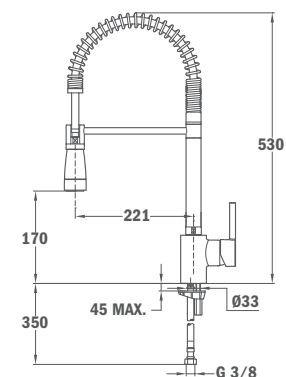

ARK 939

- Swivel and flexible spout
- High resistant flexible spring
- Stainless steel flexible hose
- Pull-down shower 2 functions: normal & shower spray
- 40 mm ceramic cartridge
- 3/8" flexible inlet pipes

23.939.12.00