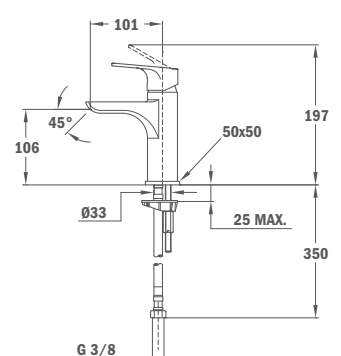

With metal pop-up waste

65.331.12.00