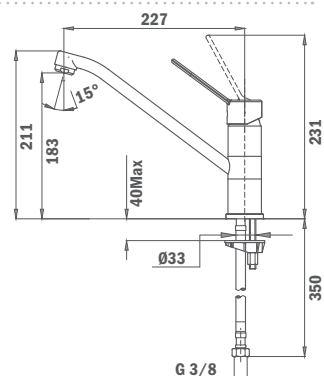

▼ Alsó kifolyócsöves mosogató csaptelepek

Low spout sink mixers

AUK 913 (metál fekete)

- Forgatható kifolyócső
- Vízkömentes perlátor
- 35 mm kerámia vezérlőegység
- 3/8" flexibilis bekötőcső

További színek:

Topázbézs
Homokbézs

AUK 913 (metallic black)

- Swivel spout
- Anti-scale aerator
- 35 mm ceramic cartridge
- 3/8" flexible inlet pipes

Other available colors:

Topaz Beige
Sand Beige

REF.

50.913.02.07

50.913.02.06

50.913.02.04

AR 913

- Forgatható kifolyócső
- Vízkömentes perlátor
- 40 mm kerámia vezérlőegység
- 3/8" flexibilis bekötőcső

AR 913

- Swivel spout
- Anti-scale aerator
- 40 mm ceramic cartridge
- 3/8" flexible inlet pipes

23.913.02.00

MS1

- Forgatható kifolyócső
- Vízkömentes perlátor
- 40 mm kerámia vezérlőegység
- 3/8" flexibilis bekötőcső

MS1

- Swivel spout
- Anti-scale aerator
- 40 mm ceramic cartridge
- 3/8" flexible inlet pipes

40.913.02

MS1 (metál fekete)

- Forgatható kifolyócső
- Vízkömentes perlátor
- Ujjlenyomatmentes felület
- 40 mm kerámia vezérlőegység
- 3/8" flexibilis bekötőcső

További színek:

Topázbézs
Homokbézs

MS1 (metallic black)

- Swivel spout
- Anti-scale aerator
- Anti-finger print
- 40 mm ceramic cartridge
- 3/8" flexible inlet pipes

Other available colors:

Topaz Beige
Sand Beige

40.913.02.0Q

40.913.45.TB

40.913.45.CI

ÚJ

MTP 993

- Forgatható kifolyócső
- Vízkömentes kifolyócsőbe integrált perlátor
- 35 mm kerámia vezérlőegység
- 3/8" flexibilis bekötőcső

MTP 993

- Swivel spout
- Anti-scale aerator integrated in the spout
- 35 mm ceramic cartridge
- 3/8" flexible inlet pipes

46.993.45.00