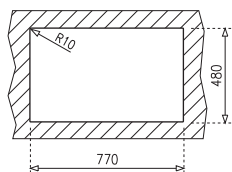

Szállítási információ / Delivery information:

Karton doboz / Carton box (0.100 m³ - 4.6 kg)