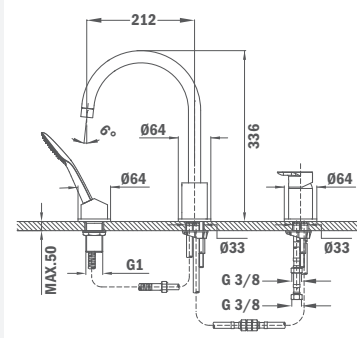

Three-hole deck bath/shower mixer

- With Formentera hand shower (1 function)
- Fixed central spout with integrated diverter
- Anti-scale integrated aerator

62.152.02.00