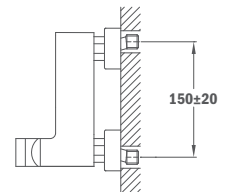

Zuhany csaptelep

- Cuadro zuhanyszettel
- Zajcsökkentő elemekkel felszerelve
- 35 mm kerámia vezérlőegység

Zuhanyzett nélkül

Shower mixer

- With Cuadro shower set
- Equipped with noise reducers
- 35 mm ceramic cartridge

Without shower set

JELLEMZŐK / RANGE CHARACTERISTICS

ZUHANYSZETT SHOWER SET