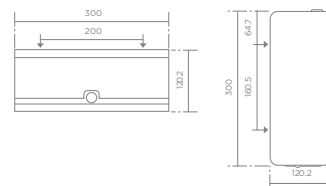

Rozsdamentes acél kiegészítők

Stainless steel accessories

MX101 Falra szerelhető papír adagoló

- Állítható papír adagoló rendszer, mely az összes szabványos papírmérethez illeszkedik.
- Természetes selyem szatén felület
- Biztonsági zárral, kulccsal és felfogató csavarokkal
- Ajánlott szerelési magasság: 1150 mm*
- Súly: 3,50 kg

MX101 Paper dispenser

- Adjustable paper guides system to fit all standard paper sizes
- Natural silk satin finish
- Security lock, Security lock, Security lock, key and installation screws (included)
- Recommended installation height: 1550 mm*
- Weight: 3.50 kg

REF.

761010200

IC102 Falra szerelhető papír adagoló

- Dekoratív ablak, melyen ellenőrizhető az utántöltés szükségessége
- Csiszolt felület
- Biztonsági zárral, kulccsal és felfogató csavarokkal
- Ajánlott szerelési magasság: 1150 mm*
- Súly: 3,40 kg

IC102 Paper dispenser

- Decorative front window to check refill necessity
- Grinded finish
- Security lock, key and installation screws (included)
- Recommended installation height: 1550 mm*
- Weight: 3,40 kg

761020200

MX200 Falra szerelhető szappan adagoló

- Egyszerű működtetés a fogantyú előre nyomásával
- Természetes selyem szatén felület
- 1 literes utántölthető műanyag tartály
- Biztonsági zárral, kulccsal és felfogató csavarokkal
- Ajánlott szerelési magasság: 1100 mm*
- Súly: 1,71 kg

MX200 Soap dispenser

- Easy to operate push forward handle
- Natural silk satin finish
- 1 litre refillable plastic container
- Security lock, key and installation screws (included)
- Recommended installation height: 1100 mm*
- Weight: 1,71 kg

762000200

IC201 Falra szerelhető szappan adagoló