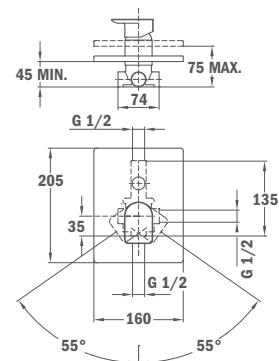

Concealed bath/shower mixer

- Without shower set
- Concealed part included
- 40 mm cartridge

REF.

62.171.02.00