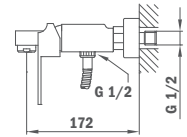

Cuadro

Kádtöltő csaptelep

- Cuadro zuhanyszettel
- Zajcsökkentő elemekkel felszerelve
- Vízkömentes perlátor
- Automata zuhanyváltó
- 35 mm kerámia vezérlőegység

Zuhanyzett nélkül

Bath/shower mixer

- With Cuadro shower set R13.194.00
- Equipped with noise reducers
- Anti-scale aerator
- Automatic diverter
- 35 mm ceramic cartridge

Without shower set

REF.

38.122.02

38.121.02

ACS

38.232.02

38.231.02

Zuhany csaptelep

- Cuadro zuhanyszettel
- Zajcsökkentő elemekkel felszerelve
- 35 mm kerámia vezérlőegység

Zuhanyzett nélkül

Shower mixer

- With Cuadro shower set
- Equipped with noise reducers
- 35 mm ceramic cartridge

Without shower set

JELLEMZŐK / RANGE CHARACTERISTICS

ZUHANYSZETT SHOWER SET

VÍZKÖMENTES PERLÁTOR / ANTI-SCALING

Speciális vízkömentes és vandálbiztos perlátor, mely lágy vízáramlást és zajcsökkentést biztosít.

Special anti-scale and vandal-proof aerator, which provides a splash-free water stream and noise reduction.

ZAJCSÖKKENTŐ ELEMELK / NOISE REDUCTORS

A kádtöltő és zuhany csaptelepek zajcsökkentő elemeket tartalmaznak, melyek jelentős mértékben csökkentik a vízáramlás zajszintjét.

The bath/shower and shower mixers incorporate noise reducers which substantially limit the noise made by water circulating through the tap.