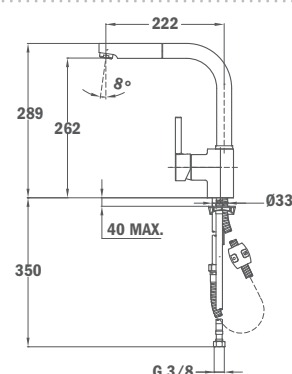

További színek:

Topázbézs

Homokbézs

Metál fekete

Everest

Carbon

Other available colors:

Topaz Beige

Sand Beige

Metallic Black

Everest

Carbon

23.938.12.0T

23.938.12.0S

23.938.12.0Q

23.938.12.0VE

23.938.12.0CN