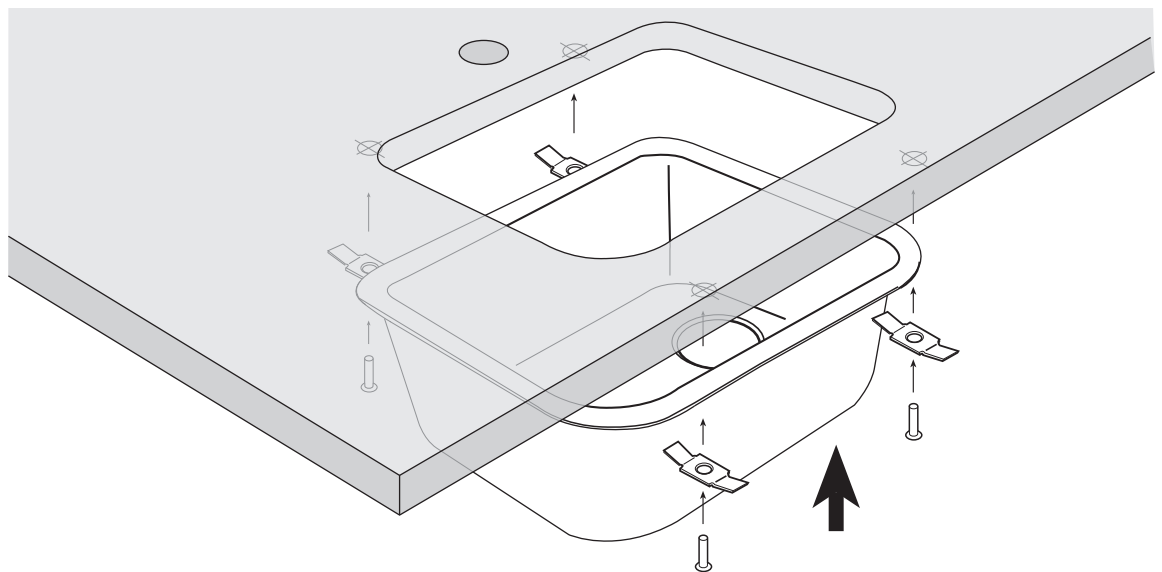

Aláépíthető modellek

Az aláépítés egyre népszerűbb szerelési mód. A munkapult alá történő rögzítéshez speciális rögzítőklippek állnak a rendelkezésre, melyek helyes beépítés esetén biztosítják a tökéletes vízzárást.

Egyes Teka mosogatók mellé a munkalap kivágását segítő sablont és könnyen követhető szerelési utasítást mellékelünk.

When choosing the model and colour of your sink, you must also decide which type of installation you would prefer:

Lay-On

Teka lay-on sinks come in a wide range of measurements, so you can find the best fit for your cabinet size. Select between different configurations of drainers, bowls, reversible or back-stand models, overflows, tap holes, wooden frames, etc. The options are as varied as your needs.

Lay-on sinks can be delivered with wood supports at the sides (below the rim) to aid installation while providing structural reinforcement.

Inset (Drop In)

Kitchen sinks were traditionally 'drop-in'-style, that is, with the rim of the sink sitting on the work surface. Teka drop-in sinks can be mounted on virtually any worktop using Teka clip-and-bolt fasteners, which adjust to the thickness of the surface for a tight, non-slip fit. The sink is fastened to the worktop from underneath, with no screws or bolts show.

The drop-in design has a small rim to stop water spilling onto the work surface. Some drop-in sinks can also be undermounted using special undermount clips.

Szintbe építhető modellek

Talán az egyik legsztétikusabb telepítés, amikor a mosogató szegélye a munkalappal egy szintbe kerül. Így a mosogató és a munkalap találkozási pontja egy síkban lesz.

Egyes aláépíthető modellek ebben a formában is beépíthetők.

Undermounted

With solid marble, granite and modern composite materials counter tops, undermounting the sink has become a popular option. The Teka undermount sink is mounted and caulked from underneath using the special clips provided. Undermounting gives the sink and surrounding area a much sleeker appearance. It prevents dirt from getting trapped around or below the rim and it is absolutely waterproof when installed correctly.

Teka sinks come with cutting templates and easy-to-follow fitting instructions.