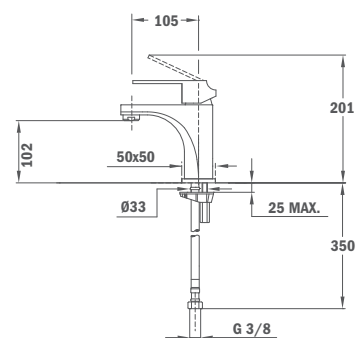

Washbasin mixer

- With metal pop-up waste
- Anti-scale aerator
- 8 l/min SLC aerator (Smart Lime Cleaning)
- 35 mm ceramic cartridge
- 3/8" flexible inlet pipes

REF.

38.342.02