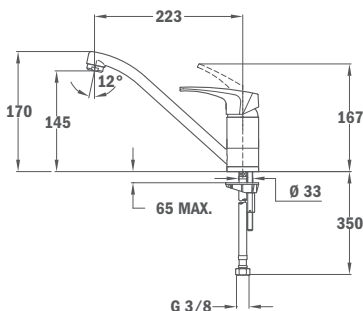

- Swivel spout
- Anti-scale aerator
- Anti-finger print
- 40 mm ceramic cartridge
- 3/8" flexible inlet pipes

Other available colors:

Topaz Beige
Sand Beige

40.913.02.0Q

40.913.45.TB

40.913.45.CI

ÚJ

MTP 993