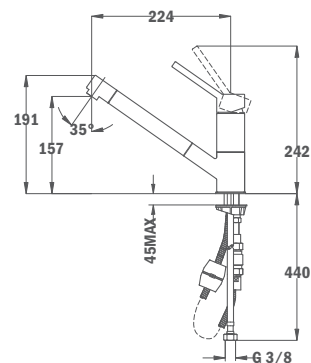

Other available colors:

Topaz Beige

Sand Beige

REF.

50.978.02.07

MS1 EXT.

- Forgatható kifolyócső
- Vízkömentes perlátor
- Kihúzható 2 funkciós zuhanyfej: normal & zuhany
- Extra ellenálló flexibilis gégecső
- 40 mm kerámia vezérlőegység
- 3/8" flexibilis bekötőcső

MS1 EXT.

- Swivel spout
- Anti-scale aerator
- Pull-out shower 2 function: normal & shower spray
- Extra resistant flexible hose
- 40 mm ceramic cartridge
- 3/8" flexible inlet pipes

40.978.02