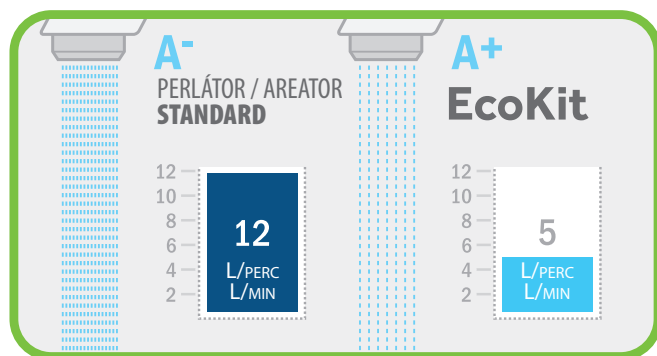

AKÁR 60% MEGTAKARÍTÁS UP TO 60% SAVING

* Átlagos mosdó csaptelep vízfogyasztása Spanyolországban.

* Average water consumption of a washbasin mixer in Spain.

Egyszerű és gazdaságos módszer a vízzel való takarékosagra anélkül, hogy csaptelepet kellene cserélni. Használjon vízáramlás-szabályozós perlátort és takarítsa meg az egyébként fogyasztott vízmennyiség akár 60%-át.

Így Ön hozzájárul a környezet védelméhez, míg a perlátorba szerelt levegő injekciós rendszer kellemes vízáramlást biztosít. A víz és energia megtakarítás még soha nem volt ilyen egyszerű. Nagyon gyors és könnyű beszerelés.

A quick and easy way to save water and energy without changing your taps. By incorporating an aerator with a flow regulator you can save up to 60% of the water you would consume otherwise.

This way, you contribute to protecting the environment while keeping a smooth and comfortable water stream thanks to the air injection system installed in the aerator. Saving water and money has never been so easy. Very quick and easy to install.