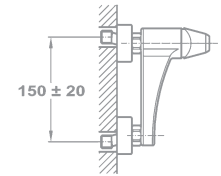

Zuhanyzettel nélkül

Without shower set

40.231.02

Süllyesztett kádtöltő csaptelep

- Zuhanyzettel nélkül
- Tartalmazza a süllyesztett elemet
- 40 mm kartus