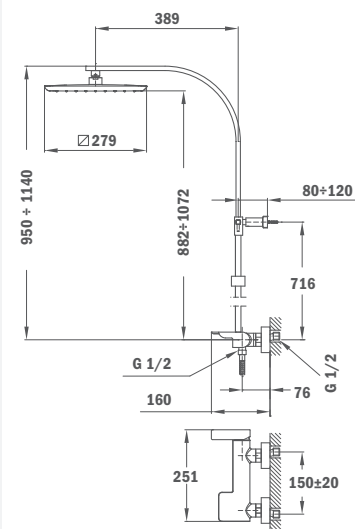

Formentera Shower System

- Shower mixer with upper outlet
- Automatic diverter integrated in the body of shower mixer
- XL square headshower with anti-scale system, 279 x 279 mm
- Formentera hand shower with anti-scale system (1 function)
- First flow position: shower head
- Adjustable hand shower holder
- High quality metal flexible shower hose 1,5 m
- New square flanges, for a more integrated design

62.298.02.00