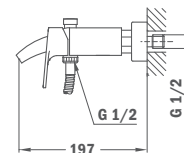

Palma

Cascade kádtöltő csaptelep

- Stylo Sport zuhanyzettel
- Zajcsökkentő elemekkel felszerelve
- Cascade kifolyócső
- Vízkömentes sugárvezető a kifolyócsőbe integrálva
- Automata zuhanyváltó
- 35 mm kerámia vezérlőegység

Cascade bath/shower mixer

- With Stylo Sport shower set
- Equipped with noise reducers
- Cascade spout
- Integrated aerator in the spout
- Automatic diverter
- 35 mm ceramic cartridge

REF.

65.102.12.00

Zuhanyzettel nélkül

Without shower set

65.101.12.00

Zuhany csaptelep

- Zuhanyzettel nélkül
- Zajcsökkentő elemekkel felszerelve
- 35 mm kerámia vezérlőegység

Shower mixer

- Without shower set
- Equipped with noise reducers
- 35 mm ceramic cartridge

65.231.12.00