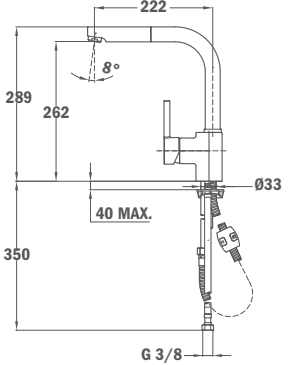

ARK 938

- Swivel spout
- Anti-scale aerator
- Metallic pull-out shower 1 function: normal spray
- Extra resistant flexible hose
- 40 mm ceramic cartridge
- 3/8" flexible inlet pipes

23.938.12.00