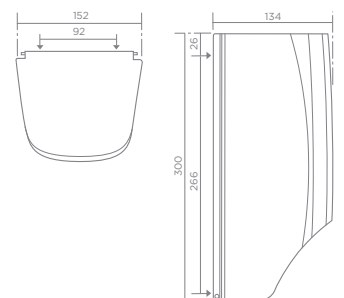

MX402 Double toilet roll holder

- Natural silk satin finish
- Security lock, key and installation screws (included)
- Two spindles with brake system for less paper consumption
- Recommended installation height: 700 mm*
- Weight: 2.20 kg

764020200