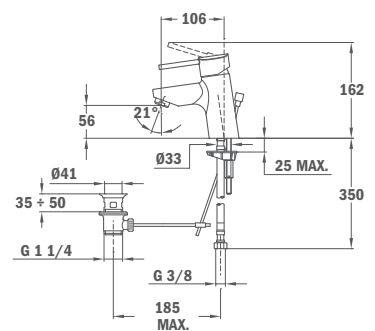

Fém leeresztő szeleppel

With metal pop-up waste

REF.

23.346.E2.00