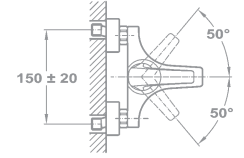

Zuhanyzettel nélkül

Without shower set

40.121.02

Zuhany csaptelep

- Ducal zuhanyzettel
- Zajcsökkentő elemekkel felszerelve
- 40 mm kerámia vezérlőegység

Shower mixer

- With Ducal shower set
- Equipped with noise reducers
- 40 mm cartridge

40.232.02