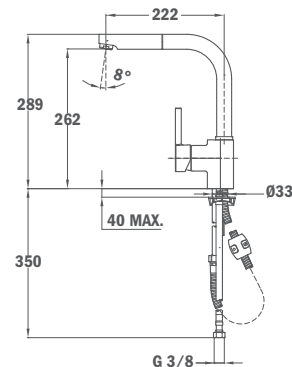

ÚJ

ARK 938 FB (kék)

- Forgatható kifolyócső
- Vízkömentes perlátor
- Kihúzható 1 funkciós zuhanyfej
- Extra ellenálló flexibilis gégecső
- 40 mm kerámia vezérlőegység
- 3/8" flexibilis bekötőcső

ARK 938 FB (blue)

- Swivel spout
- Anti-scale aerator
- Pull-out shower 1 function: normal spray
- Extra resistant flexible hose
- 40 mm ceramic cartridge
- 3/8" flexible inlet pipes

23.938.12.0FB