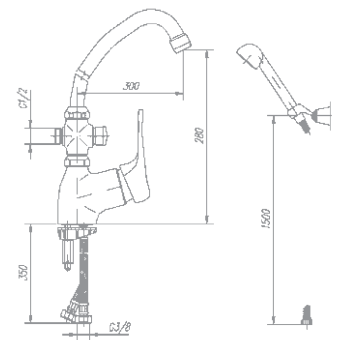

JELLEMZŐK / RANGE CHARACTERISTICS

ZUHANYSZETT SHOWER SET

Ducal
zuhanyzett (vízkömentes)
shower set (anti-scale)
Ref. R13.187.00

SPECIÁLIS PERLÁTOR / SPECIAL AERATOR

Speciális vízkömentes és vandálbiztos perlátor, mely lágy vízáramlást és zajcsökkentést biztosít.

Special anti-scale and vandal-proof aerator, which provides a splash-free water stream and noise reduction.

ZAJCSÖKKENTŐ ELEMELK / NOISE REDUCTORS

A kádtöltő és zuhany csaptelepek zajcsökkentő elemeket tartalmaznak, melyek jelentős mértékben csökkentik a vízáramlás zajszintjét.

The bath/shower and shower mixers incorporate noise reducers which substantially limit the noise made by water circulating through the tap.