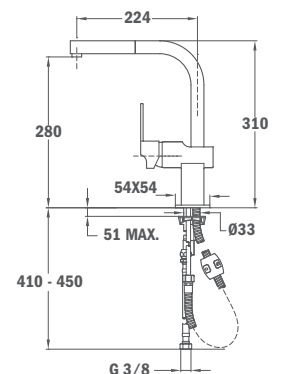

MZ 938

- Swivel spout
- Anti-scale aerator integrated in the spout
- Pull-out shower 1 function: normal spray
- Extra resistant flexible hose
- 40 mm ceramic cartridge
- 3/8" flexible inlet pipes

38.938.02