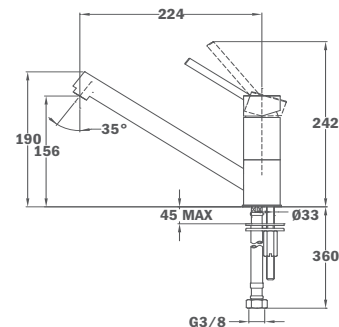

Other available colors:

Topaz Beige
Sand Beige

REF.

50.913.02.07

50.913.02.06

50.913.02.04