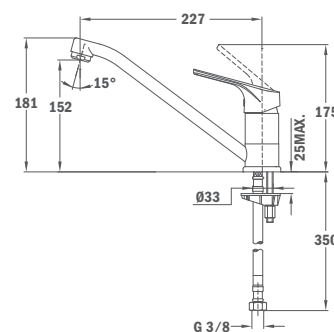

MTP 913 (metallic black)

- Swivel spout
- Anti-scale aerator
- 40 mm ceramic cartridge
- 3/8" flexible inlet pipes

46.913.02.0Q