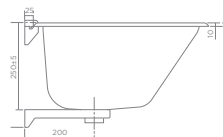

*Ajánlott szerelési magasság a padlótól a termék aljáig számítva értendő
*Recommended installation height is given from floor to the bottom of the product.