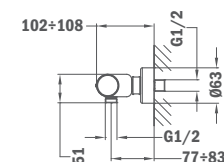

- COLD TOUCH system
- ECO button
- With safety temperature stop at 38°C
- Check valves protected by filters
- Without shower set

22.201.02.00

Konyhai csaptelepek
Kitchen taps

TEKAPURE | 96

Professzionális mosogató csaptelepek / Professional sink mixers | 98