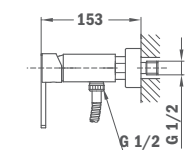

Shower mixer

- With KOBE shower set
- Equipped with noise reducers
- 35 mm ceramic cartridge

50.232.02.00