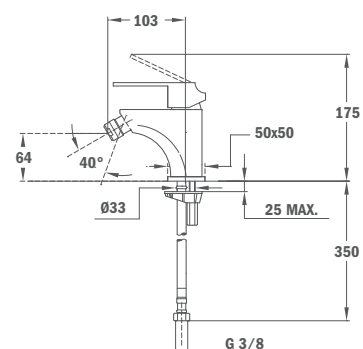

Bidet mixer

- With metal pop-up waste
- Anti-scale aerator
- Swivel ball joint
- 35 mm ceramic cartridge
- 3/8" flexible inlet pipes

38.622.02