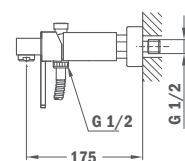

Bath/shower mixer

- With KOBE shower set
- Equipped with noise reducers
- Anti-scale aerator
- Automatic diverter
- 35 mm ceramic cartridge

50.122.02.00