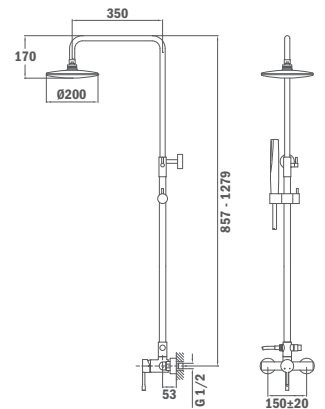

Alaior XL

ÚJ

Alaior XL zuhanyrendszer termosztátos csapteleppel

- Termosztátos csaptelep biztonsági hőmérséklet STOP 38°C-on gombbal
- Víztakarékos ECO gomb
- Hideg csapteleptest rendszer
- Automata zuhanyváltó a testbe integrálva
- Vízkömentes krómozott zuhanyfej Ø 250 mm
- Vízkömentes Ice kézizuhany (3 funkció)
- Állítható kézizuhanytartó
- Állítható teleszkópos felszállócső az egyszerűbb szerelés érdekében:
  - › Min. magasság: 799 mm
  - › Max. magasság: 1299 mm
- Megerősített fém gégecső 1,5 m

Alaior XL shower system with thermostatic mixer

- Thermostatic mixer with safety temperature stop at 38°C
- Water saving eco flow stop
- COLD TOUCH system
- Automatic diverter integrated in the body of thermostatic mixer
- Chromed headshower with anti-scale system, Ø 250 mm
- Ice hand shower with anti-scale system (3 function)
- Adjustable hand shower holder
- Adjustable telescopic rail for easier installation:
  - › Min. height: 799 mm
  - › Max. height: 1299 mm
- High quality metal flexible shower hose 1,5 m

REF.

22.238.02.00

Alaior XL zuhanyrendszer

- Zuhany csaptelep felső kifolyóval
- Automata zuhanyváltó a testbe integrálva
- Vízkömentes XL zuhanyfej Ø 250 mm
- Vízkömentes Ice kézizuhany Ø 100 mm (3 funkció)
- Elsődleges kifolyás: zuhanyfej
- Állítható kézizuhanytartó
- Megerősített fém gégecső 1,5 m

Alaior XL Shower System

- Shower mixer with upper outlet
- Automatic diverter integrated in the body
- Shower head Ø 250 mm with anti-scale system
- Ice hand shower Ø 100 mm with anti-scale system (3 functions)
- First flow position: shower head
- Adjustable hand shower holder
- High quality metal flexible shower hose 1,5 m

22.298.02.00

Alaior zuhanyrendszer