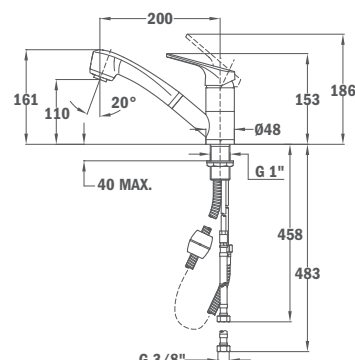

Kihúzható fejes alsó kifolyócsöves mosogató csaptelepek

Pull out low spout sink mixers

Auk 978 (metál fekete)

- Forgatható kifolyócső
- Vízkömentes perlátor
- Kihúzható 1 funkciós zuhanyfej: normal spray
- Szintetikus gránit elemek
- Extra ellenálló flexibilis gégecső
- 35 mm kerámia vezérlőegység
- 3/8" flexibilis bekötőcső

További színek:

Topázbézs

Homokbézs

Auk 978 (metallic black)

- Swivel spout
- Anti-scale aerator
- Pull-out shower 1 function: normal spray
- Synthetic granite cylinders
- Extra resistant flexible hose
- 35 mm ceramic cartridge
- 3/8" flexible inlet pipes

Other available colors:

Topaz Beige

Sand Beige

REF.

50.978.02.07

MS1 EXT.

- Forgatható kifolyócső
- Vízkömentes perlátor
- Kihúzható 2 funkciós zuhanyfej: normal & zuhany
- Extra ellenálló flexibilis gégecső
- 40 mm kerámia vezérlőegység
- 3/8" flexibilis bekötőcső

MS1 EXT.

- Swivel spout
- Anti-scale aerator
- Pull-out shower 2 function: normal & shower spray
- Extra resistant flexible hose
- 40 mm ceramic cartridge
- 3/8" flexible inlet pipes

40.978.02

MS1 EXT. (homokbézs)

- Forgatható kifolyócső
- Vízkömentes perlátor
- Kihúzható 2 funkciós fém zuhanyfej: normal & zuhany
- Extra ellenálló flexibilis gégecső
- Ujjlenyomatmentes felület
- 40 mm kerámia vezérlőegység
- 3/8" flexibilis bekötőcső

MS1 EXT. (sand beige)

- Swivel spout
- Anti-scale aerator
- Pull-out shower 2 function: normal & shower spray
- Extra resistant flexible hose
- Anti-finger print
- 40 mm ceramic cartridge
- 3/8" flexible inlet pipes

40.978.45.CI

További színek:

Topázbézs

Metál fekete

Other available colors:

Topaz Beige

Metallic Black

40.978.45.TB

40.978.02.0Q

MTP 978