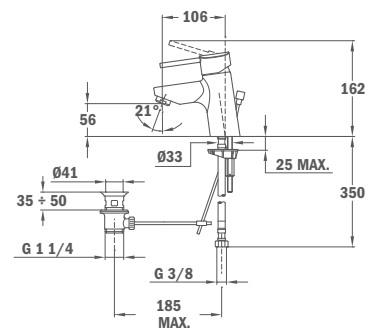

AJÁNLOTT KIEGÉSZÍTŐK / RECOMMENDED COMPLEMENTS