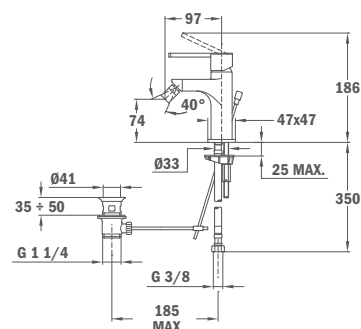

Kádtöltő csaptelep

- Kobe zuhanyzettel
- Zajcsökkentő elemekkel felszerelve
- Vízkömentes perlátor
- Automata zuhanyváltó
- 35 mm kerámia vezérlőegység

Bath/shower mixer

- With KOBE shower set
- Equipped with noise reducers
- Anti-scale aerator
- Automatic diverter
- 35 mm ceramic cartridge

50.122.02.00

Zuhanyzett nélkül

Without shower set

50.121.02.00