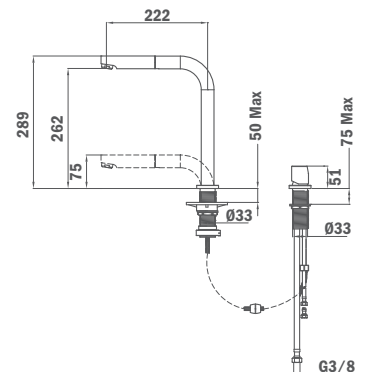

AUK 983

- Under window single lever mixer
- Retractable and pull out functions
- 2 positions: Extended (289 mm) and hidden (75 mm)
- Swivel spout
- Requires 2 holes of Ø 35 mm
- Anti-scale aerator
- Pull out shower 1 function
- Extra resistant flexible hose
- 25 mm ceramic cartridge

50.983.02.00