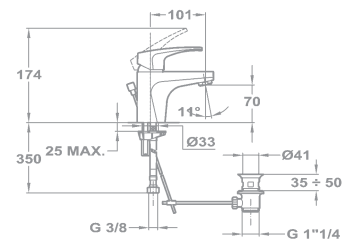

With metal pop-up waste

REF.

40.346.02

40.342.02