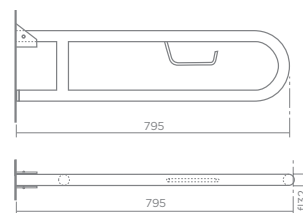

GB500 Fold down bar

- Safety block and release system
- Anti-slip brushed treatment
- Mounting cover plate of Ø 75mm
- Assembling system resists a load up to 150 kg, depending on
- Ergonomic and comfortable tube, diameter 32mm

REF.

765000200