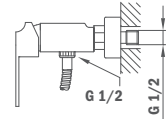

ACS

38.232.02

38.231.02