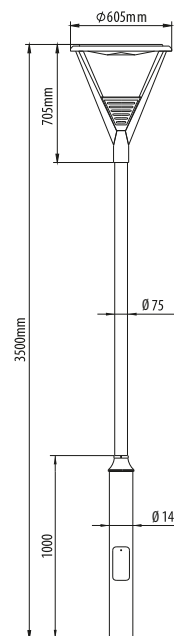

NGM 116

GUARANTEE 5 YEARS

Model	lamp
2R NGM 116 03/70W	MH
2R NGM 116 03/150W	MH