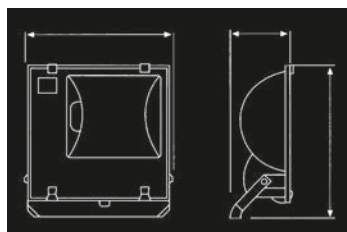

ELEX 1000

GUARANTEE YEAR 2 SOLUTION LED 61

CE Ⓢ IK08 IP65

Model	lamp	base
2R ELEX 1000 02/1000W	HPS	E40
2R ELEX 1000 03/1000W	MH	E40