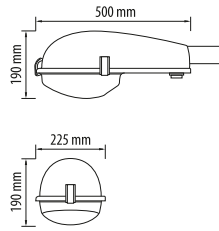

CITYLIGHT - IBIZA

GUARANTEE YEARS 3

CE IP 65/44

Model	lamp	base
■ Pelsan CITYLIGHT NEW 00/body	-	E27
■ Pelsan CITYLIGHT NEW 02/50W	HPS	E27
■ Pelsan CITYLIGHT NEW 02/70W	HPS	E27
■ Pelsan CITYLIGHT NEW 02/100W	HPS	E40
■ Pelsan CITYLIGHT NEW 03/70W	MH	E27