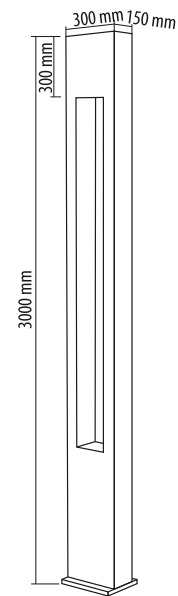

NGM 303

GUARANTEE 5 YEARS

CE ⚡ IK10 IP55

Model	lamp	base
2R NGM 303/70W/G12	HQI-T70W	G 12
2R NGM 303/150W/G12	HQI-T150W	G 12