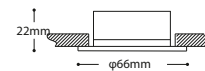

Луната е комплект с ампува G4/12V-20W

CE IP21

Model	colour	lamp
2R NDL 191	white	G 4/12V
2R NDL 191	chrome	G 4/12V
2R NDL 191	silver grey	G 4/12V
2R NDL 191	brass	G 4/12V
2R NDL 191	brushed brass	G 4/12V
2R NDL 191	brushed nickel	G 4/12V
2R NDL 191	gun metal	G 4/12V