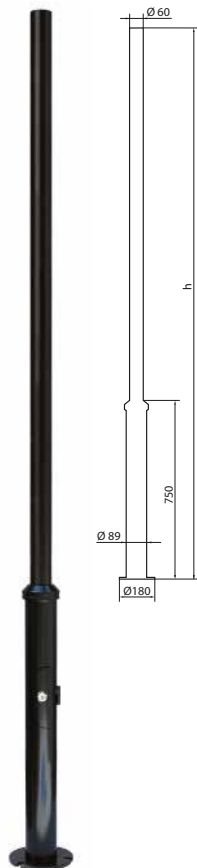

MEX 180-500

The MEX series are made by steel pipes. The main color of all poles is black, but is possible to be powder poacted in dierent colors according to client's wish, also old gold and old copper, after appropriate payment.