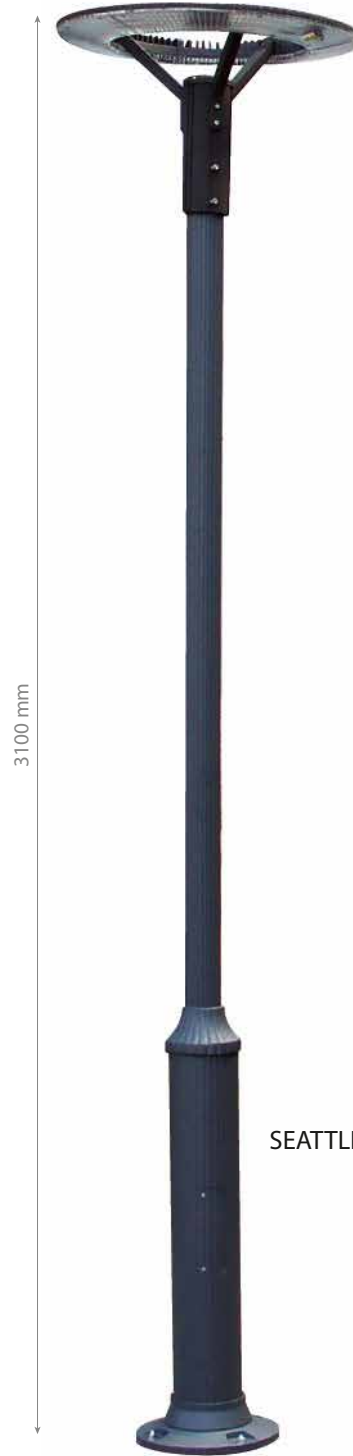

LED Park light
SEATTLE 60W

3100 mm

GUARANTEE YEARS 2

SEATTLE 1104 set

IK10 IP66 CE 50 000 hrs. NOT DIMMABLE

Model

2R SEATTLE 1104 set with pole 2.7 m

2R SEATTLE 1104 set with pole 3.2 m

2R SEATTLE POLE 2.7m

2R SEATTLE POLE 3.2m