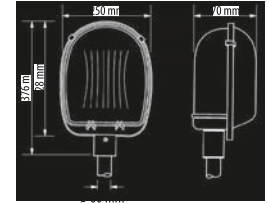

COMPACT - RIMINI

SOLUTION LED 69 GUARANTEE YEARS 3

CE IP 65

Model	lamp	base
■ Pelsan COMPACT 00/body	-	2xG24d
■ Pelsan COMPACT 04/2x11W	TC	2G7
■ Pelsan COMPACT 04/2x18W	TC	G24d-d2
■ Pelsan COMPACT 04/1x26W	TC	G24d-d3
■ Pelsan COMPACT 04/2x26W	TC	G24d-d3