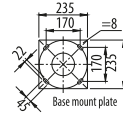

CE ⚡ IK10 IP55

Model	lamp	base
2R INDIRECT 3.5m 03/70W	MH	G 12