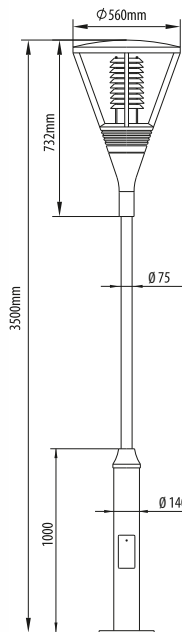

NGM 382

MAIN PARTS:

- Aluminum cast housing, anti-corrosive electrostatic painted
- Steel pole, powder coated after zinc plating
- Glare-proof ring design
- PMMA Lampshade, UV-stop
- Stainless steel xings, safe and nice-looking
- Silicon seal, high-temperature durable and weatherproof
- Open from top for lamp replacement, easy maintenance
- Intergrated design of gear and tting, preventing from stealing
- Integrated control gear is built in the post

GUARANTEE 5 YEARS

Model	lamp
2R NGM 382 03/70W	MH
2R NGM 382 03/150W	MH