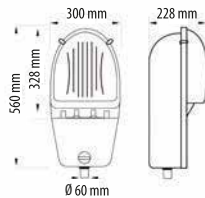

SOFIA - BURGAZ

GUARANTEE YEARS 3

CE IP 65/44

Model	lamp	base
■ Pelsan SOFIA 00/body	-	E27
■ Pelsan SOFIA 02/50W	HPS	E27
■ Pelsan SOFIA 02/70W	HPS	E27
■ Pelsan SOFIA 02/100W	HPS	E40
■ Pelsan SOFIA 02/150W	HPS	E40
■ Pelsan SOFIA 03/70W	MH	E27
■ Pelsan SOFIA 03/150W	MH	E27