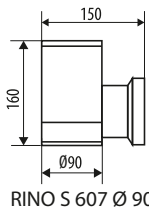

RINO S 607 Ø 90