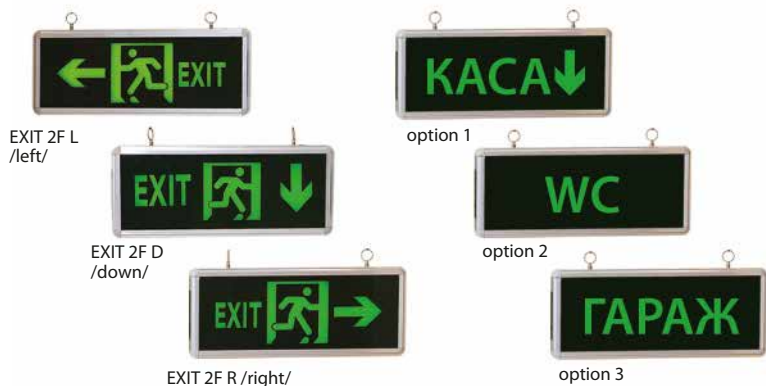

EXIT 2 Face EMERGENCY LIGHTS (bilateral) KIJÁRAT, VÉSZKIJÁRAT lámpák (két oldalú)

EMERGENCY LIGHTS FROM A NEW GENERATION.
The two face emergency lights are designed to be used in corridor, when the exit is in left or right side.
All the models are with test button and easy to use board with diodes, which shows the condition of the light-in that way you can be sure that the emergency light will do its work.

GUARANTEE YEARS 2

Model	H(mm)	L (mm)	lamp	emergency time	recharging time	battery
2R EXIT 2F D /down/	145	360	LED	min. 2 h.	min. 20 h.	3.6V,300mAh
2R EXIT 2F R /right/	145	360	LED	min. 2 h.	min. 20 h.	3.6V,300mAh
2R EXIT 2F L /left/	145	360	LED	min. 2 h.	min. 20 h.	3.6V,300mAh
2R EXIT 2F L /option/	145	360	LED	min. 2 h.	min. 20 h.	3.6V,300mAh