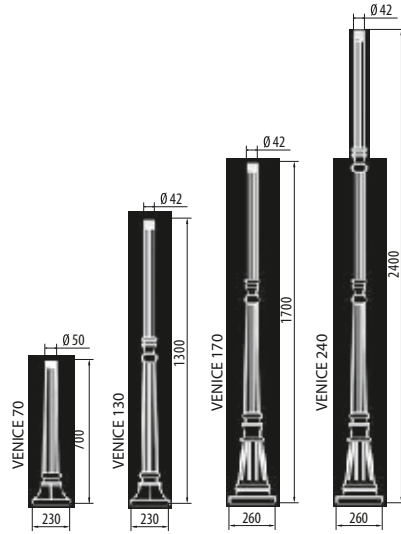

VENICE

Lanterns are not included in the VENICE

Model	H (mm)	material	color
2R VENICE 70	700	aluminium	black
2R VENICE 130	1300	aluminium	black
2R VENICE 170	1700	aluminium	black
2R VENICE 240	2400	aluminium	black
2R VENICE arm 20		aluminium	black
2R VENICE arm 21		aluminium	black
2R VENICE arm 31		aluminium	black
2R Conektor VENICE		aluminium	black

Park poles Venice are made by special aluminium alloy painted in black. Lantern Pacic can be mounted on all poles Venice. See page 14/15.