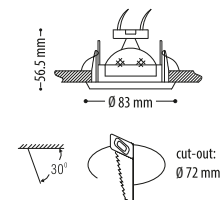

CE IP21

Model	colour	lamp
2R NDL 185	white	MR 16
2R NDL 185	black	MR 16
2R NDL 185	chrome	MR 16
2R NDL 185	silver grey	MR 16
2R NDL 185	brass	MR 16
2R NDL 185	brushed brass	MR 16
2R NDL 185	brushed nickel	MR 16
2R NDL 185	metallic	MR 16

NDL 829 A