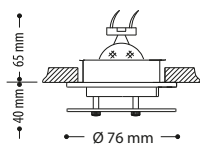

CE ⚡ F 🏠 IP21

Model	colour	lamp
2R NDL 816 A	chrome	MR 16
2R NDL 816 B	chrome	MR 16