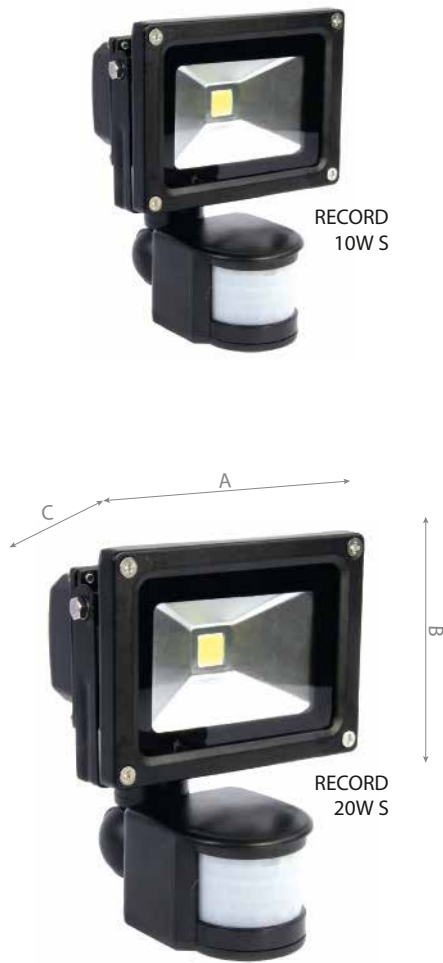

LED COB FLOODLIGHT RECORD S

GUARANTEE YEARS 2

IK08 IP65 CE 25 000 hrs. 120° Beam angle NOT DIMMABLE

Model	A x B x C mm	Voltage	K	Lm
2R RECORD 10W S	120 x 180 x 90	230V	6000 K	600
2R RECORD 20W S	200 x 270 x 100	230V	6000 K	1200
2R RECORD 30W S	240 x 310 x 120	230V	6000 K	1800
2R RECORD 50W S	280 x 350 x 140	230V	6000 K	3000