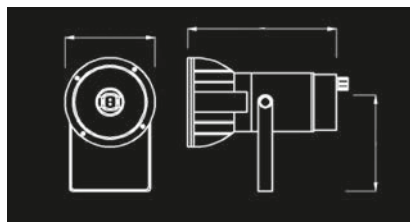

GUARANTEE SOLUTION
YEAR 2 LED⁶⁰

CE ⚡ ⚡ IK08 IP65

Model	lamp	base
■ Pelsan LEVO 03/35 W	MH	G12
■ Pelsan LEVO 03/70 W	MH	G12
■ Pelsan LEVO 03/150 W	MH	G12