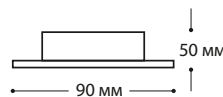

NDLB 09 A

CE ⚡ F 🏠 IP65

Model	colour	lamp
2R NDLB09A	satín aluminium	G5.3/12V