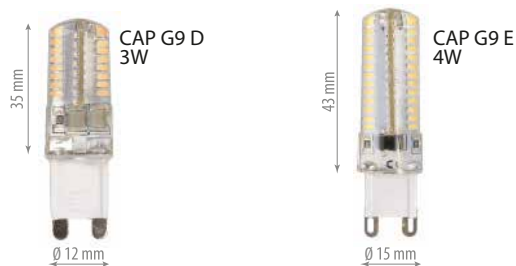

GUARANTEE YEARS 2

Model	LED Power	Input V	colour
<b>2R</b> 3W MR16 12V 008	3W	12V	red, green, blue, yellow
<b>2R</b> 1W MR16 12V 007	1W	12V	red, green, blue, yellow
<b>2R</b> 1W MR16 230V 003	1W	230V	red, green, blue, yellow