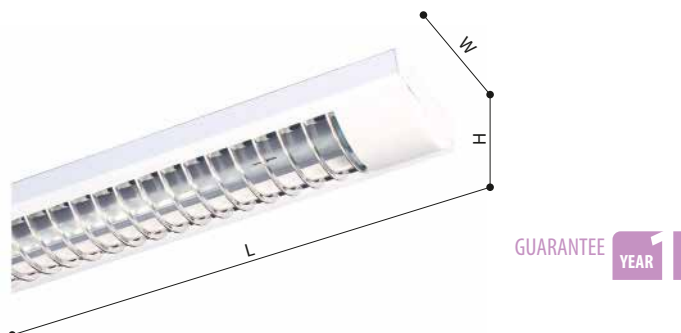

E PLUS ZR

Model	L - W - H (mm)	BALLAST
2R E PLUS ZR 1x18W	625 x 95 x 45	electronic
2R E PLUS ZR 2x18W	1235 x 130 x 45	electronic
2R E PLUS ZR 1x36W	625 x 95 x 45	electronic
2R E PLUS ZR 2x36W	1235 x 130 x 45	electronic