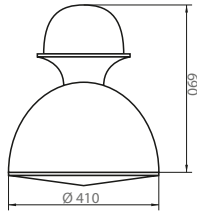

GALAXY 410

GUARANTEE SOLUTION
YEARS 3 LED⁶⁴

CE Ⓢ F IK10 IP65/44

Model	lamp	base
2R GALAXY 410 body		E27
2R GALAXY 410 02/50W	HPS	E27
2R GALAXY 410 02/70W	HPS	E27
2R GALAXY 410 02/100W	HPS	E40
2R GALAXY 410 02/150W	HPS	E40
2R GALAXY 410 02/250W	HPS	E40
2R GALAXY 410 03/70W	MH	E27
2R GALAXY 410 03/150W	MH	E27
2R GALAXY 410 03/250W	MH	E40

cost added to the price of the fixture

2R Emergency unit	Emergency time - min. 2 hours	Recharging time - 10 hours