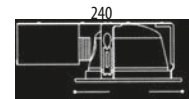

CE IK04 IP20

Model	base	BALLAST
2R NORDSTAR 356 W 1xE27	E27	CFL
2R NORDSTAR 356 W 2xE27	E27	CFL
2R NORDSTAR 356 S 1xE27	E27	CFL
2R NORDSTAR 356 S 2xE27	E27	CFL

NORDSTAR 376