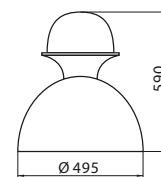

RIO

GUARANTEE SOLUTION
YEARS 5 LED⁶⁴

CE $\oplus$ ∇ $\square$ IK10 IP65

Model	lamp	base
2R RIO body		E27
2R RIO 02/50W	HPS	E27
2R RIO 02/70W	HPS	E27
2R RIO 02/100W	HPS	E40
2R RIO 02/150W	HPS	E40
2R RIO 02/250W	HPS	E40
2R RIO 02/400W	HPS	E40
2R RIO 03/250W	MH	E40
2R RIO 03/400W	MH	E40

cost added to the price of the xture

2R Emergency unit	Emergency time - min. 2 hours	Recharging time - 10 hours