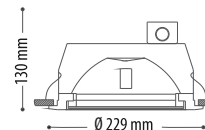

CE IP44

Model	base	BALLAST
2R NORDSTAR 602	Rx 7s	-
2R NORDSTAR 602 70W M	Rx 7s	electronic
2R NORDSTAR 602 70W E	Rx 7s	magnetic
2R NORDSTAR 602 150W M	Rx 7s	magnetic
2R NORDSTAR 602 150W E	Rx 7s	electronic