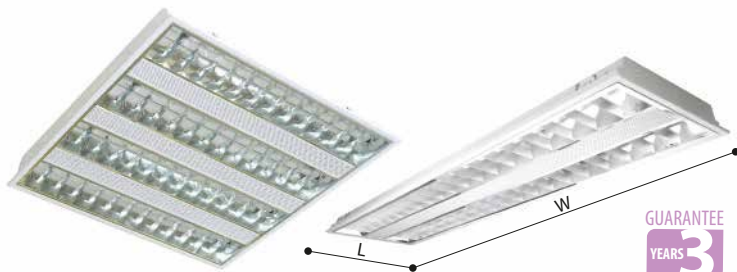

ITALY T5 VG

GUARANTEE 3 YEARS
SOLUTION LED 48

CE, ENEC, VDE, IP20, TS

Model	L - W - H (mm)	BALLAST
2R ITALY T5 4x14W VG	600 x 600 x 80	electronic
2R ITALY T5 2x14W VG	600 x 300 x 80	electronic
2R ITALY T5 2x28W VG	1200 x 300 x 80	electronic

cost added to the price of the xture

2R Emergency unit	Emergency time - min. 2 hours	Recharging time - 10 hours