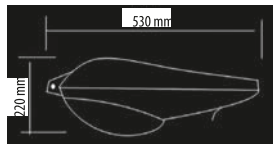

KUALA

GUARANTEE YEARS 5

CE IP 66

Model	lamp	base
2R KUALA 00/body	-	E27
2R KUALA 02/50W	HPS	E27
2R KUALA 02/70W	HPS	E27
2R KUALA 02/100W	HPS	E40
2R KUALA 02/150W	HPS	E40
2R KUALA 03/70W	MH	E27
2R KUALA 03/150W	MH	E27