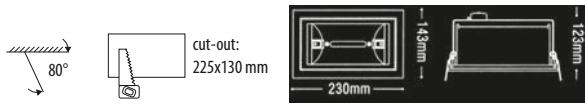

CE IP44

Model	base	BALLAST
2R NORDSTAR 2002	Rx 7s	-
2R NORDSTAR 2002 70W M	Rx 7s	magnetic
2R NORDSTAR 2002 70W E	Rx 7s	electronic
2R NORDSTAR 2002 150W M	Rx 7s	magnetic
2R NORDSTAR 2002 150W E	Rx 7s	electronic