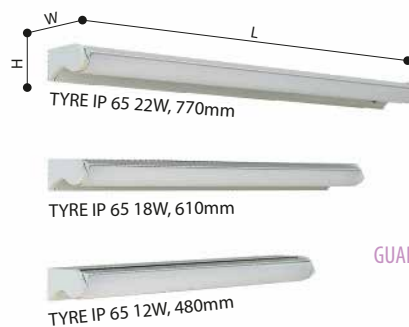

2R tyre connector

**TYRE NVC NFLC**

GUARANTEE SOLUTION  
YEAR 1 LED 47

Model	L - H (mm)
2R TYRE NVC NFLC 8W / T5	320 x 37
2R TYRE NVC NFLC 21W / T5	880 x 37

**TYRE IP 65**

GUARANTEE YEAR 1

Model	L - W - H (mm)	Euro
2R TYRE IP 65 12W	480 x 80 x 35	10,00
2R TYRE IP 65 18W	610 x 80 x 35	10,62
2R TYRE IP 65 22W	770 x 80 x 35	11,79