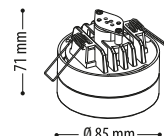

NDL 278 R

CE ⚡ F 🏠 IP65

Model	colour	lamp
2R NDL 278 R	chrome	G 5 / 12V
2R NDL 278 R G9	chrome	G 9 / 220V