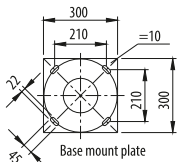

Model	lamp
2R NGM 382 03/70W	MH
2R NGM 382 03/150W	MH