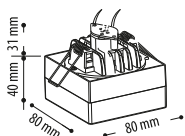

NDL 278

CE ⚡ F 🏠 IP65

Model	colour	lamp
2R NDL 278	chrome	G 5 / 12V
2R NDL 278 G9	chrome	G 9 / 220V