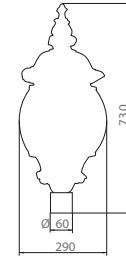

PACIFIC

GUARANTEE YEARS 3

CE IK04 IP44 ENERGY SAVING

Model	lamp	base
2R PACIFIC E27		E27
2R PACIFIC 02/50W	HPS	E27
2R PACIFIC 02/70W	HPS	E27
2R PACIFIC 03/70W	MH	E27
2R PACIFIC 03/150W	MH	E27
2R PACIFIC 04/2x26W	TC	G24d-d3