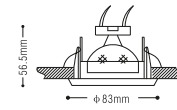

NDL 802

CE IP65

Model	colour	lamp
2R NDL 802	white	MR 16
2R NDL 802	chrome	MR 16
2R NDL 802	silver grey	MR 16
2R NDL 802	brass	MR 16
2R NDL 802	brushed brass	MR 16
2R NDL 802	brushed nickel	MR 16

NDL 710