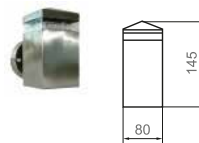

DONY 501

DONY 503-15