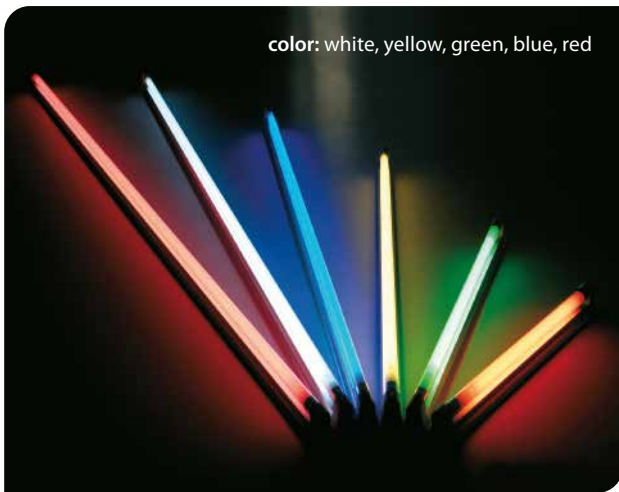

Full Colour T4

GUARANTEE YEAR 1

Model	L (cm)	life
2R TYRE T4 6W	26	6000h
2R TYRE T4 8W	34	6000h
2R TYRE T4 18W	53	6000h
2R TYRE T4 22W	74	6000h
2R TYRE T4 26W	102	6000h

Model	L (cm)
2R Lamp T4 6W	24
2R Lamp T4 8W	32
2R Lamp T4 18W	51
2R Lamp T4 22W	71
2R Lamp T4 26W	100
2R k 20	26