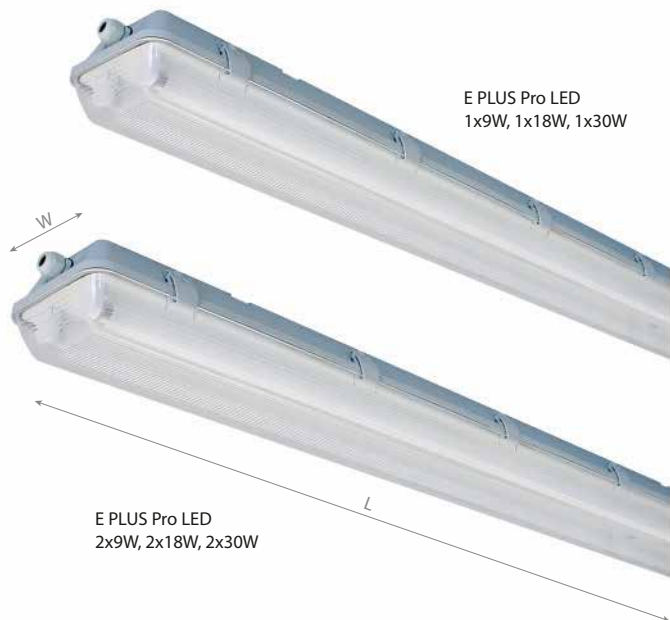

E PLUS Pro LED  
1x9W, 1x18W, 1x30W

E PLUS Pro LED  
2x9W, 2x18W, 2x30W