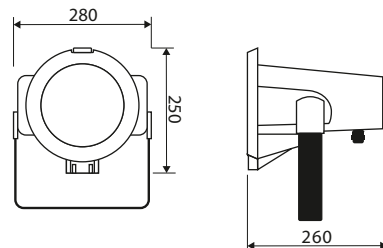

GUARANTEE SOLUTION
YEAR 2 LED⁶⁰