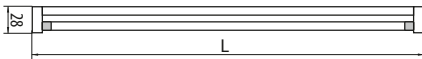

Model	L (cm)
2R Lamp T4 6W	24
2R Lamp T4 8W	32
2R Lamp T4 18W	51
2R Lamp T4 22W	71
2R Lamp T4 26W	100
2R k 20	26