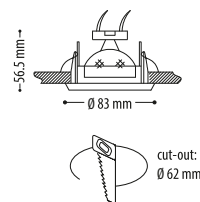

NDL 186

CE IP21

Model	colour	lamp
2R NDL 186	white	MR 16
2R NDL 186	black	MR 16
2R NDL 186	chrome	MR 16
2R NDL 186	silver grey	MR 16
2R NDL 186	brass	MR 16
2R NDL 186	brushed brass	MR 16
2R NDL 186	brushed nickel	MR 16
2R NDL 186	metallic	MR 16

NDL 185