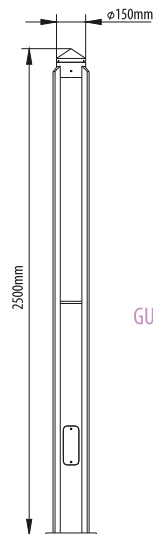

GUARANTEE 5 YEARS

CE ⚡ IK10 IP55

Model	lamp	base
2R NG 019 3x28W T5	T5/28W	T5