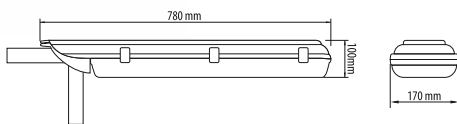

NOVA PRO

GUARANTEE SOLUTION 5 YEARS LED 68

CE IK10 IP66 ENERGY SAVING

Model	lamp	base
2R NOVA Pro 00/body	TC	2G11
2R NOVA Pro 04/18W	TC	2G11
2R NOVA Pro 04/36W	TC	2G11
2R NOVA Pro 04/2X36W	TC	2G11
2R NOVA Pro 04/55W	TC	2G11
2R NOVA Pro 04/2x55W	TC	2G11