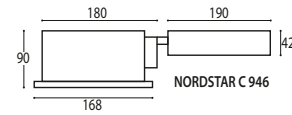

CE IK04 IP44

Model	base	BALLAST
2R NORDSTAR C 946 2x26W E	G24	electronic
<i>cost added to the price of the xture</i>		
2R Emergency unit	Emergency time - min. 2 hours	Recharging time - 10 hours