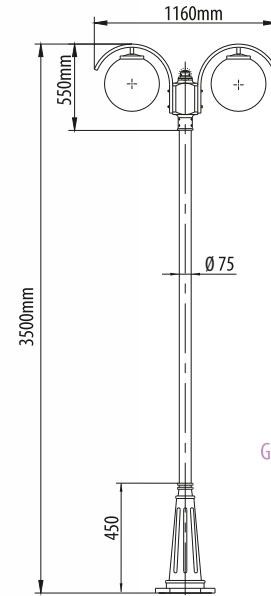

**INDIRECT**

GUARANTEE 5 YEARS

CE ⚡ IK10 IP55

Model	lamp	base
2R INDIRECT 3.5m 03/70W	MH	G 12

**NGC 405**

- MAIN PARTS:
- Steel pole, powder coated after zinc plating
  - PC lampshade, high transmission of light
  - Stainless steel screws, safe and nice - looking
  - Integrated control gear is built in the post