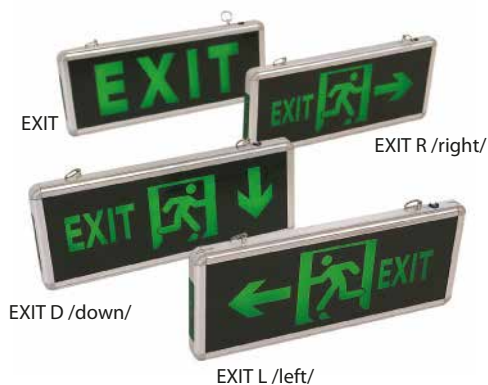

EXIT EMERGENCY LIGHTS (unilateral) / KIJÁRAT, VÉSZKIJÁRAT lámpák (egy oldalú)

MAIN PARTS:
Body: aluminium
Re fector: glass
Switch: mounted in body

GUARANTEE YEARS 2

Model	H(mm)	L (mm)	lamp	emergency time	recharging time	battery
2R EXIT	145	360	LED	min. 2 h.	min. 20 h.	3.6V,300mAh
2R EXIT D /down/	145	360	LED	min. 2 h.	min. 20 h.	3.6V,300mAh
2R EXIT R /right/	145	360	LED	min. 2 h.	min. 20 h.	3.6V,300mAh
2R EXIT L /left/	145	360	LED	min. 2 h.	min. 20 h.	3.6V,300mAh