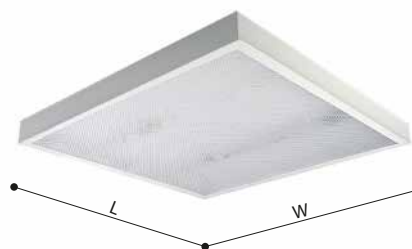

DIEGO T5 OM

4x14W, 2x14W, 2x28W, 4x28W

CE, ENEC, VDE, IP44, TS

Model	L - W - H (mm)	BALLAST	Euro
2R DIEGO 4x14W OM	600 x 600 x 80	electronic	24,62
2R DIEGO 2x14W OM	600 x 300 x 80	electronic	14,26
2R DIEGO 2x28W OM	1200 x 300 x 80	electronic	24,62

cost added to the price of the xture

2R Emergency unit	Emergency time - min. 2 hours	Recharging time - 10 hours	30,51