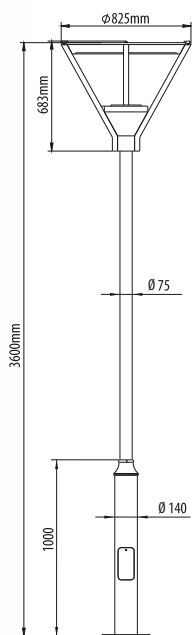

NGM 002

GUARANTEE 5 YEARS

Model	lamp
2R NGM 002 03/70W	MH
2R NGM 002 03/150W	MH