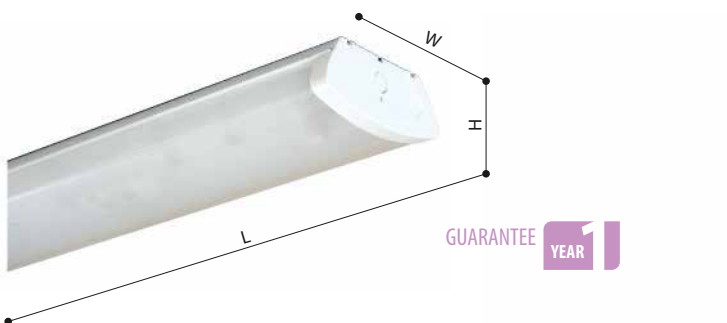

E PLUS GALY

Model	L - W - H (mm)	BALLAST
2R E PLUS GALY E 2x18W	620 x 120 x 70	electronic
2R E PLUS GALY E 2x36W	1230 x 190 x 70	electronic

cost added to the price of the fixture

2R Emergency unit	Emergency time - min. 2 hours	Recharging time - 10 hours