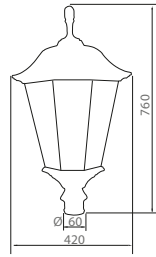

MELNIK

GUARANTEE YEARS 3

CE IK04 IP44 ENERGY SAVING

Model	lamp	base
2R MELNIK E27		E27
2R MELNIK 02/50W	HPS	E27
2R MELNIK 02/70W	HPS	E27
2R MELNIK 03/70W	MH	E27
2R MELNIK 03/150W	MH	E27
2R MELNIK 04/2x26W	TC	G24d-d3