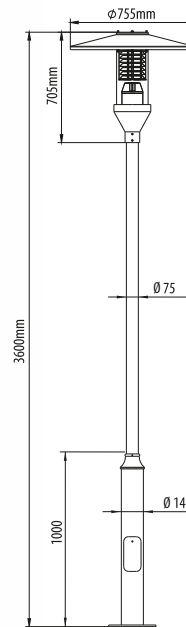

Model	lamp
2R NGM 104 03/70W	MH
2R NGM 104 03/150W	MH