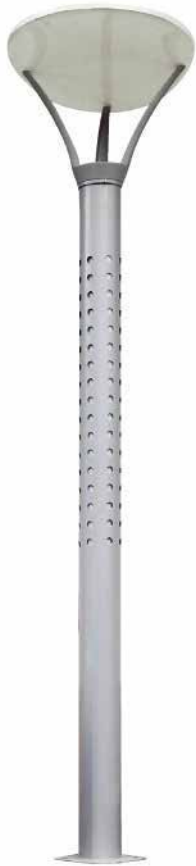

INDIRECT

GUARANTEE 5 YEARS

CE ⚡ IK10 IP55

Model	lamp	base
2R INDIRECT 3.5m 03/70W	MH	G 12