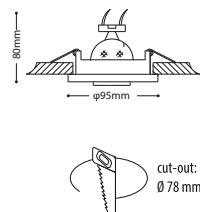

CE IP65

Model	colour	lamp
2R NDL 829A	white	MR 16
2R NDL 829A	chrome	MR 16
2R NDL 829A	silver grey	MR 16
2R NDL 829A	brass	MR 16
2R NDL 829A	brushed brass	MR 16
2R NDL 829A	brushed nickel	MR 16
2R NDL 829A	metallic	MR 16