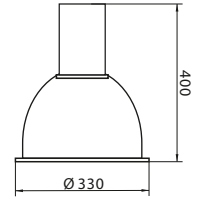

GALAXY 310

GUARANTEE SOLUTION
YEARS 3 LED⁶⁴

CE Ⓢ F IK10 IP21

Model	lamp	base
2R GALAXY 310 E27		E27
2R GALAXY 310 03/70W	MH	E27
2R GALAXY 310 03/150W	MH	E27

cost added to the price of the fixture

2R Emergency unit	Emergency time - min. 2 hours	Recharging time - 10 hours