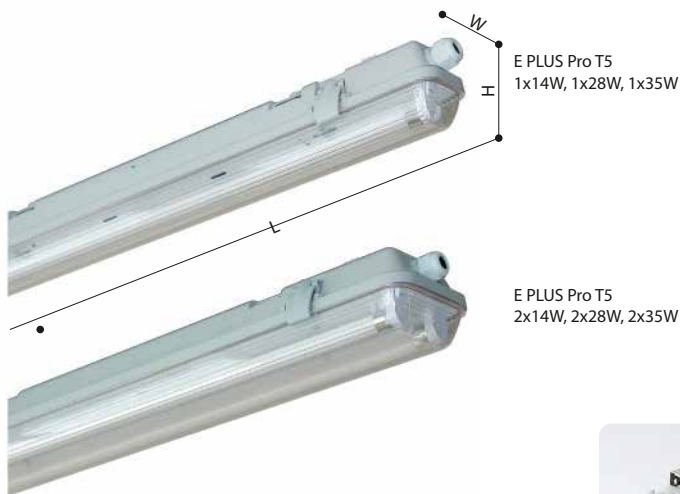

E PLUS Pro T5

Model	L - W - H (mm)	BALLAST
2R E PLUS Pro T5 1x14W	660 x 110 x 100	electronic
2R E PLUS Pro T5 2x14W	660 x 160 x 100	electronic
2R E PLUS Pro T5 1x28W	1270 x 110 x 100	electronic
2R E PLUS Pro T5 2x28W	1270 x 160 x 100	electronic
2R E PLUS Pro T5 1x35W	1570 x 110 x 100	electronic
2R E PLUS Pro T5 2x35W	1570 x 160 x 100	electronic
2R E PLUS Pro T5 1x49W	1570 x 110 x 70	electronic
2R E PLUS Pro T5 2x49W	1570 x 160 x 70	electronic
2R E PLUS Pro T5 1x54W	1270 x 110 x 70	electronic
2R E PLUS Pro T5 2x54W	1270 x 160 x 70	electronic

cost added to the price of the body

2R Emergency unit	Emergency time - min. 2 hours	Recharging time - 10 hours