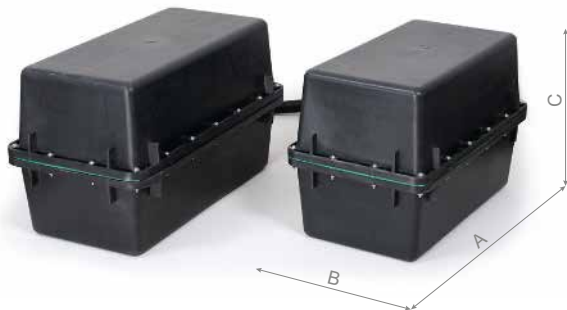

GUARANTEE YEARS 2

BOX Underground big

BOX Underground small