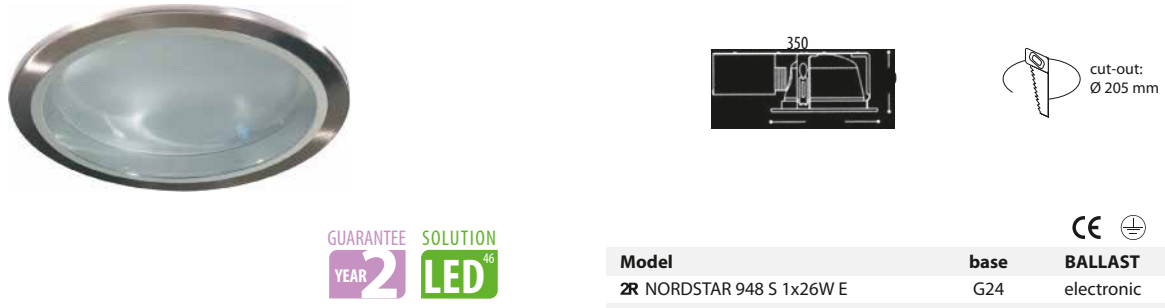

NORDSTAR 948 SATIN NICKEL

GUARANTEE YEAR **2** SOLUTION LED ⁴⁶

CE IK04 IP44

Model	base	BALLAST
2R NORDSTAR 948 S 1x26W E	G24	electronic
2R NORDSTAR 948 S 2x18W M	G24	magnetic

2R Emergency unit; Emergency time - min. 2 hours; Recharging time - 10 hours cost added to the price of the fixture