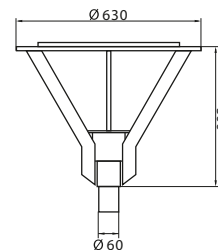

MACAO

SOLUTION **LED** 70 YEARS **GUARANTEE** 3

CE IK10 IP66 ENERGY SAVING

Model	lamp	base
2R MACAO E27		E27
2R MACAO 02/50W	HPS	E27
2R MACAO 02/70W	HPS	E27
2R MACAO 03/70W	MM	E27
2R MACAO 04/2x18W	TC	G24d-d2
2R MACAO 04/2x26W	TC	G24d-d3