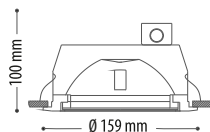

CE IP44

Model	base	BALLAST
2R NORDSTAR 603	Rx 7s	-
2R NORDSTAR 603 70W M	Rx 7s	magnetic
2R NORDSTAR 603 70W E	Rx 7s	electronic