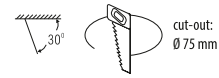

NDL 802

CE IP65

Model	colour	lamp
2R NDL 802	white	MR 16
2R NDL 802	chrome	MR 16
2R NDL 802	silver grey	MR 16
2R NDL 802	brass	MR 16
2R NDL 802	brushed brass	MR 16
2R NDL 802	brushed nickel	MR 16

NDL 710