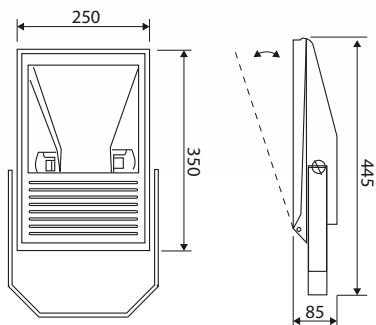

CE ⚡ ⚡ IK08 IP66

Model	lamp	base
2R ELEX 150 03/70W	MH	Rx7s
2R ELEX 150 03/150W	MH	Rx7s