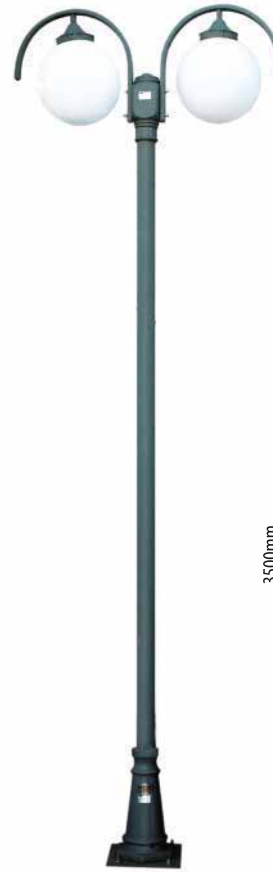

**INDIRECT**

GUARANTEE 5 YEARS

CE ⚡ IK10 IP55

Model	lamp	base
2R INDIRECT 3.5m 03/70W	MH	G 12

**NGC 405**

- MAIN PARTS:
- Steel pole, powder coated after zinc plating
  - PC lampshade, high transmission of light
  - Stainless steel screws, safe and nice - looking
  - Integrated control gear is built in the post