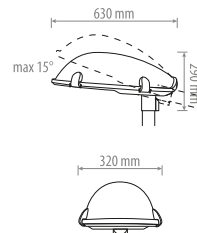

### MAIN PARTS:

**Body:** Polycarbon (PC)

**Diuser:** glass tempered  
option - glass PC

**Flexible installation:** roles Ø 48-60 mm,  
adjustable from 0 -15°

GUARANTEE 5 YEARS

CE IK10 IP66 ENERGY SAVING

Model	lamp	base
2R REMO 00/body	-	E27
2R REMO 02/50W	HPS	E27
2R REMO 02/70W	HPS	E27
2R REMO 02/100W	HPS	E40
2R REMO 02/150W	HPS	E40
2R REMO 02/250W	HPS	E40
2R REMO 03/70W	MH	E27
2R REMO 03/150W	MH	E27
2R REMO 03/250W	MH	E40