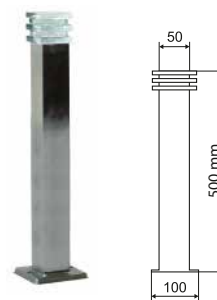

DONY 302-25

GUARANTEE **1** YEAR

Model	lamp	material	color
2R DONY 503-15	LED	stainless steel	inox
2R DONY 302-25	LED	stainless steel	inox