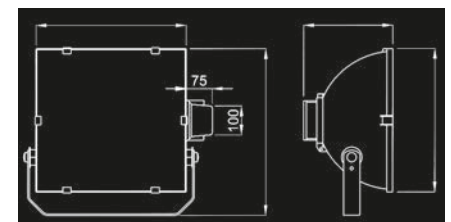

ELEX 2000

GUARANTEE YEAR 2 SOLUTION LED 61

CE Ⓢ IK08 IP65

Model	lamp	base
■ Pelsan ELEX 2000 03/2000W	MH	E40