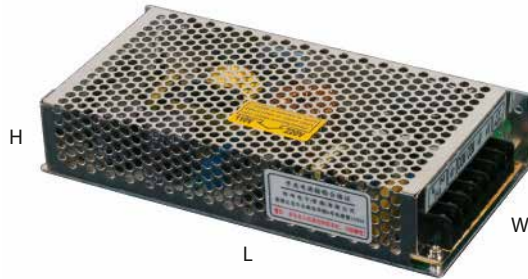

12V Transformers IP20

Model	size L x W x H mm	Power	Voltage
2R Traf LED SS 12W	70 x 39 x 31	12W	12V
2R Traf LED SS 24W	85 x 60 x 32	24W	12V
2R Traf LED SS 40W	110 x 78 x 35	40W	12V
2R Traf LED SS 60W	110 x 78 x 35	60W	12V
2R Traf LED SS 100W	160 x 98 x 42	100W	12V
2R Traf LED SS 150W	200 x 96 x 48	150W	12V
2R Traf LED SS 250W	200 x 98 x 50	250W	12V
2R Traf LED SS 360W	215 x 115 x 48	360W	12V