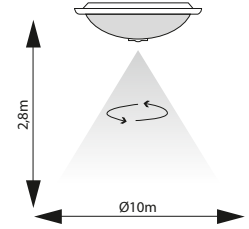

■ **Pelsan Sense**

GUARANTEE SOLUTION
YEAR 1 LED⁸⁸

CE ⚡ ⚠️ 🏠 IK04 IP54

Model	Ø - H (mm)	lamp
■ Pelsan Sense 2 x E27	Ø 210 x 40	E 27