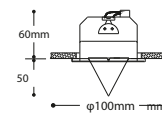

CE IP21

Model	colour	lamp
2R NDL 710	white	MR 16/12V
2R NDL 710	chrome	MR 16/12V
2R NDL 710	silver grey	MR 16/12V
2R NDL 710	brass	MR 16/12V

NDL 191