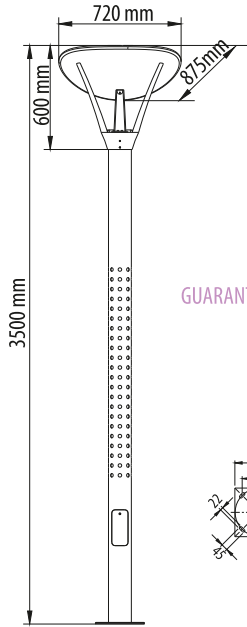

INDIRECT

GUARANTEE 5 YEARS

CE ⚡ IK10 IP55

Model	lamp	base
2R INDIRECT 3.5m 03/70W	MH	G 12